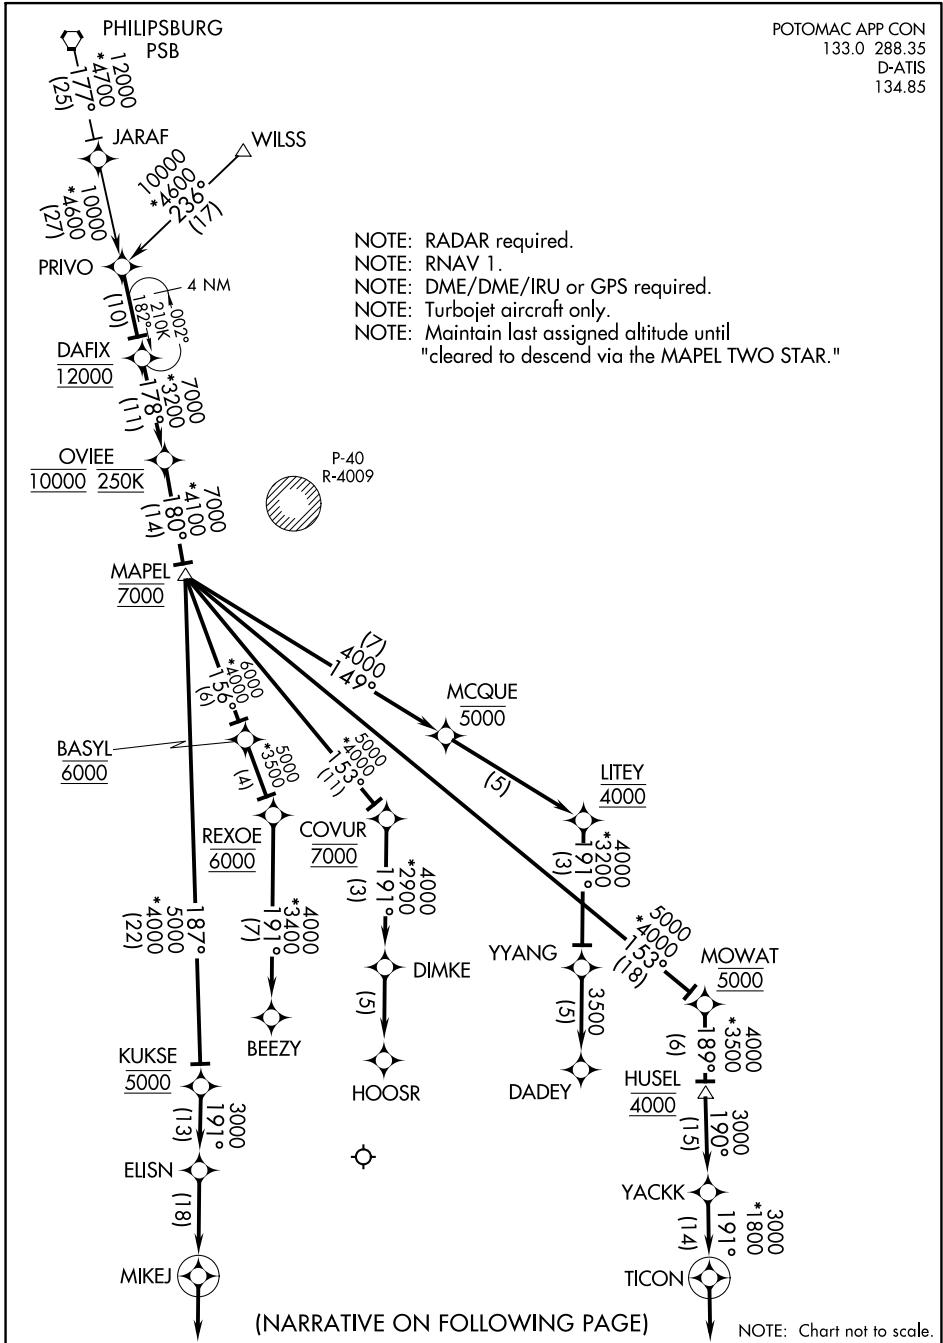

MAPEL TWO ARRIVAL (RNAV)

POTOMAC APP CON
133.0 288.35
D-ATIS
134.85

NE-3, 08 OCT 2020 to 05 NOV 2020

NE-3, 08 OCT 2020 to 05 NOV 2020

MAPEL TWO ARRIVAL (RNAV)