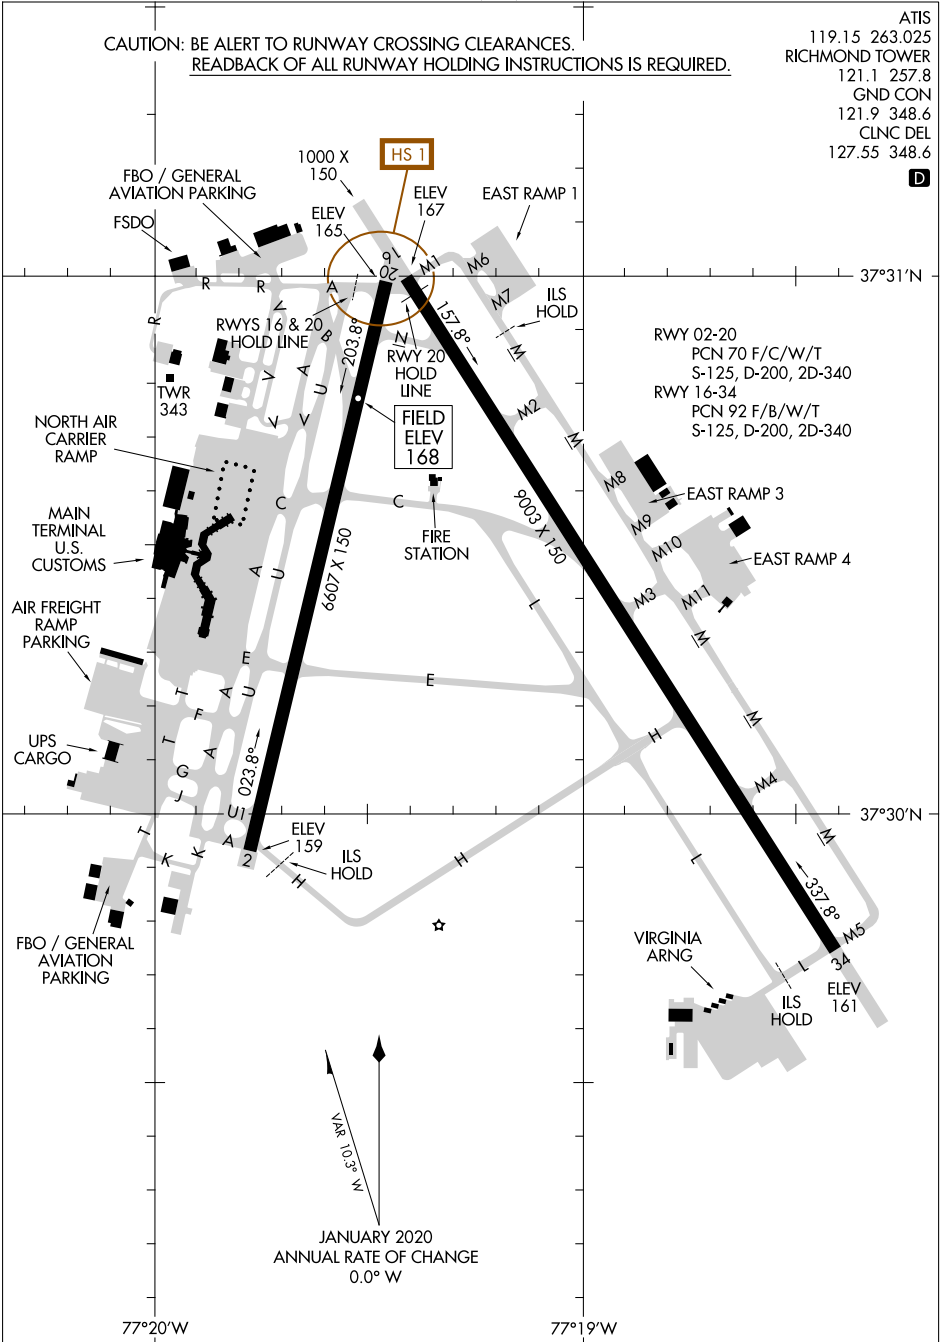

20086
AIRPORT DIAGRAM

AL-347 (FAA)

RICHMOND INTL (RIC)
 RICHMOND, VIRGINIA

**CAUTION: BE ALERT TO RUNWAY CROSSING CLEARANCES.
 READBACK OF ALL RUNWAY HOLDING INSTRUCTIONS IS REQUIRED.**

ATIS
 119.15 263.025
 RICHMOND TOWER
 121.1 257.8
 GND CON
 121.9 348.6
 CLNC DEL
 127.55 348.6

NE-3, 05 NOV 2020 to 03 DEC 2020

NE-3, 05 NOV 2020 to 03 DEC 2020

JANUARY 2020
 ANNUAL RATE OF CHANGE
 0.0° W