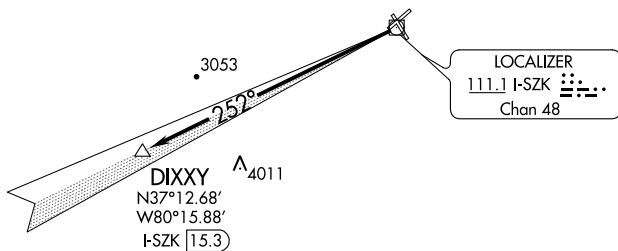

TOP ALTITUDE:
4200

NOTE: RADAR required.

NOTE: DME required.

TAKEOFF MINIMUMS:

Rwys 6, 16, 34: NA - ATC.

Rwy 24: Standard with minimum climb
of 242' per NM to 2800.

NOTE: Chart not to scale.

DEPARTURE ROUTE DESCRIPTION

TAKEOFF RUNWAY 24: Climb on I-SZK LDA Localizer west course to 4200 to DIXXY I-SZK 15.3 DME. Expect RADAR vectors to filed/assigned route.

DIXXY EIGHT DEPARTURE

(DIXXY8.DIXXY) 15AUG19

ROANOKE, VIRGINIA

ROANOKE-BLACKSBURG RGNL/WOODRUM FIELD (R.O.A.)