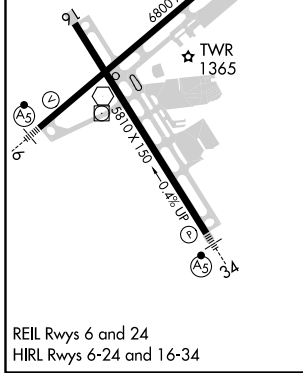

VOR ODR 114.9	APP CRS 236°	Rwy ldg TDZE Apt Elev N/A 1175
-------------------------	------------------------	---

VOR/DME-A

ROANOKE-BLACKSBURG RGNL/WOODRUM FIELD (R.O.A)

RADAR required.		MISSED APPROACH: Climbing left turn to 4000 on ODR VOR R-164 and LYH VOR/DME R-258 to MONAT/LYH 19.8 DME and hold.		
		Circling NA northwest of Rwy 6-24. DME from I-SZK LDA. Simultaneous reception of ODR VOR and I-SZK DME required.		
-13°C				

ATIS 132.375	ROANOKE APP CON 126.9 339.8	ROANOKE TOWER 118.3 257.8	GND CON 121.9 257.8	CLNC DEL 119.7
------------------------	---------------------------------------	-------------------------------------	-------------------------------	--------------------------

CATEGORY	A	B	C	D
CIRCLING	1740-1	565 (600-1)	2420-3 1245 (1300-3)	2800-3 1625 (1700-3)

VOR/DME-A

NE-3, 05 NOV 2020 to 03 DEC 2020

NE-3, 05 NOV 2020 to 03 DEC 2020