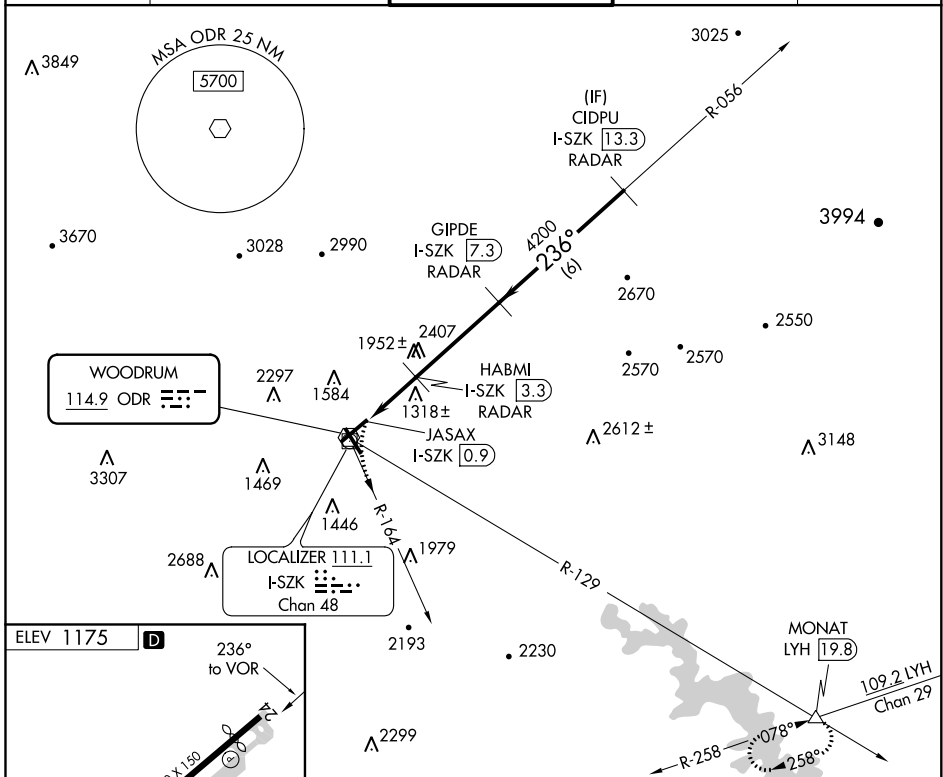

VOR ODR 114.9	APP CRS 236°	Rwy ldg TDZE Apt Elev N/A 1175
-------------------------	------------------------	---

VOR/DME-A

ROANOKE-BLACKSBURG RGNL/WOODRUM FIELD (R.O.A)

RADAR required.		MISSED APPROACH: Climbing left turn to 4000 on ODR VOR R-164 and LYH VOR/DME R-258 to MONAT/LYH 19.8 DME and hold.		
		Circling NA northwest of Rwy 6-24. DME from I-SZK LDA. Simultaneous reception of ODR VOR and I-SZK DME required.		
-13°C				

ATIS 132.375	ROANOKE APP CON 126.9 339.8	ROANOKE TOWER 118.3 257.8	GND CON 121.9 257.8	CLNC DEL 119.7
------------------------	---------------------------------------	-------------------------------------	-------------------------------	--------------------------

CATEGORY	A	B	C	D
CIRCLING	1740-1	565 (600-1)	2420-3 1245 (1300-3)	2800-3 1625 (1700-3)

VOR/DME-A

NE-3, 05 NOV 2020 to 03 DEC 2020

NE-3, 05 NOV 2020 to 03 DEC 2020