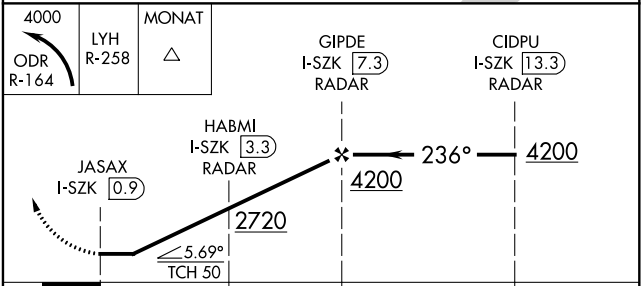

VOR ODR 114.9	APP CRS 236°	Rwy ldg TDZE Apt Elev N/A 1175
-------------------------	------------------------	---

VOR/DME-A

ROANOKE-BLACKSBURG RGNL/WOODRUM FIELD (R.O.A)

RADAR required.		MISSED APPROACH: Climbing left turn to 4000 on ODR VOR R-164 and LYH VOR/DME R-258 to MONAT/LYH 19.8 DME and hold.		
		Circling NA northwest of Rwy 6-24. DME from I-SZK LDA. Simultaneous reception of ODR VOR and I-SZK DME required.		
-13°C				

ATIS 132.375	ROANOKE APP CON 126.9 339.8	ROANOKE TOWER 118.3 257.8	GND CON 121.9 257.8	CLNC DEL 119.7
------------------------	---------------------------------------	-------------------------------------	-------------------------------	--------------------------