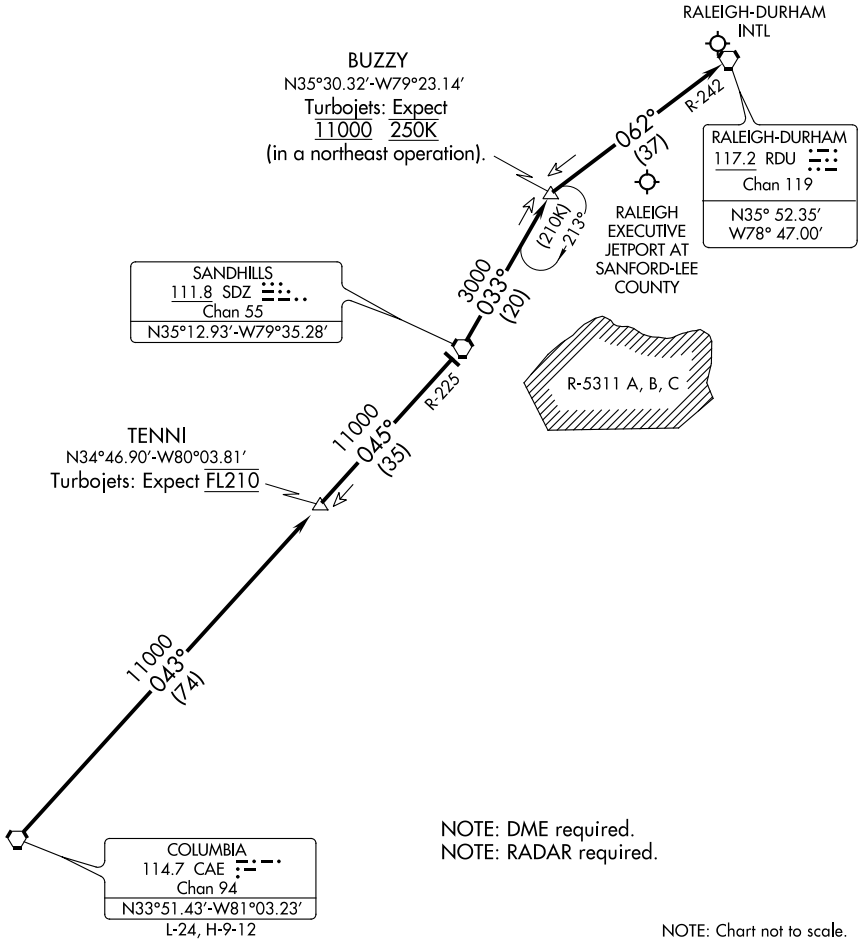

# BUZZY NINE ARRIVAL

RALEIGH-DURHAM, NORTH CAROLINA

RALEIGH APP CON  
127.675 307.9  
RDU D-ATIS  
123.8

RALEIGH RGNL AT  
PERSON COUNTY

HENDERSON-  
OXFORD

SE-2, 05 NOV 2020 to 03 DEC 2020

SE-2, 05 NOV 2020 to 03 DEC 2020

## ARRIVAL ROUTE DESCRIPTION

**COLUMBIA TRANSITION (CAE.BUZZY9):** From over CAE VORTAC on CAE R-043 and SDZ R-225 to SDZ VORTAC, then on SDZ R-033 to BUZZY.

... Thence on RALEIGH/DURHAM VORTAC R-242 to RDU. Expect RADAR vectors to final approach course after BUZZY.

# BUZZY NINE ARRIVAL

(BUZZY.BUZZY9) 26MAR20

RALEIGH-DURHAM, NORTH CAROLINA