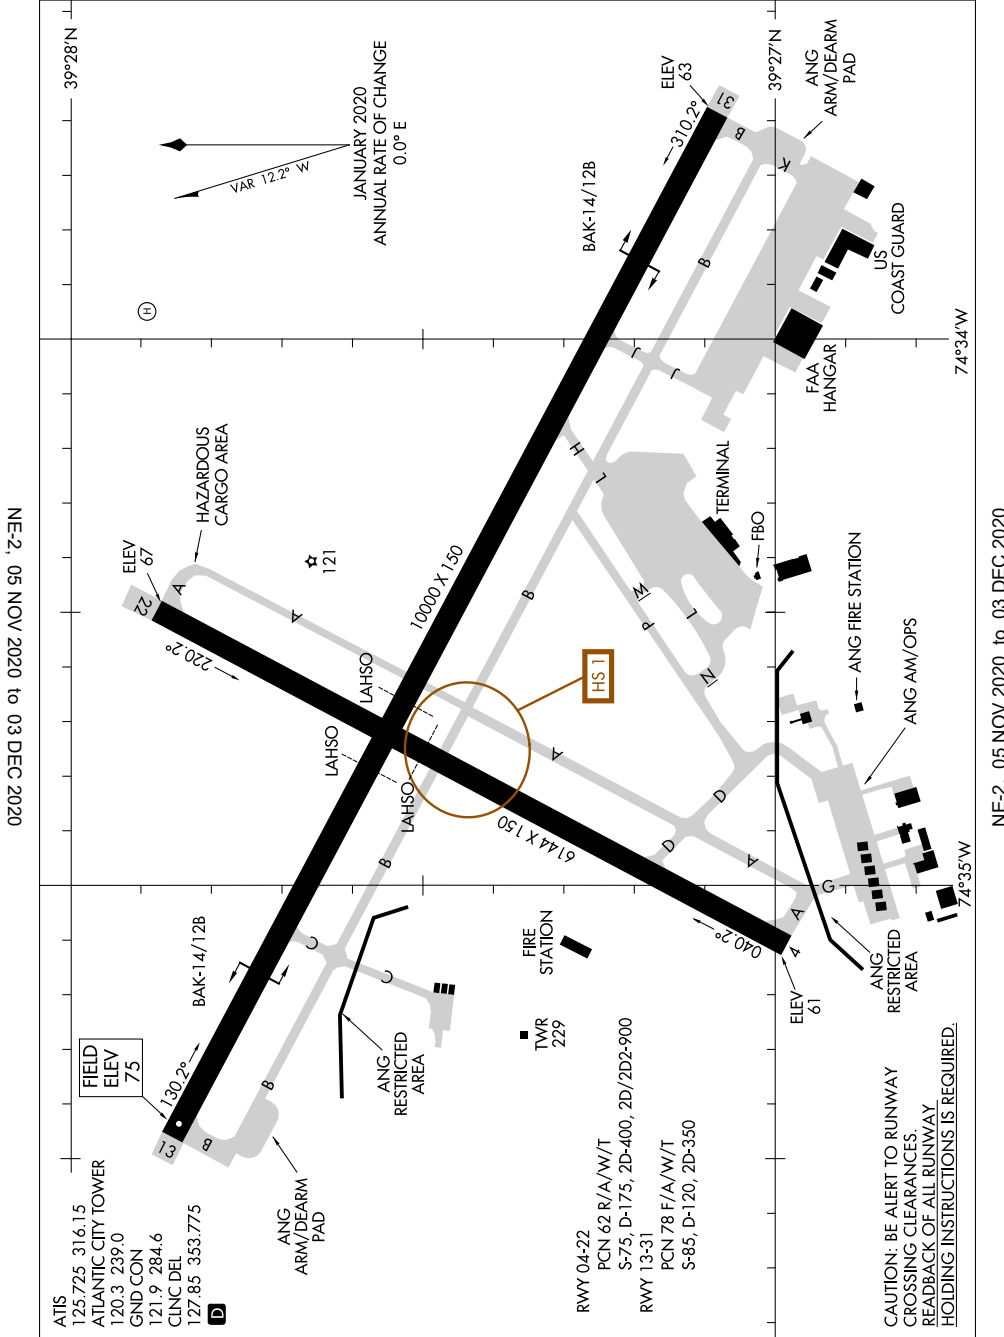

AIRPORT DIAGRAM

AL-669 (FAA)

ATLANTIC CITY INTL (ACY)
ATLANTIC CITY, NEW JERSEY

NE-2, 05 NOV 2020 to 03 DEC 2020

NE-2, 05 NOV 2020 to 03 DEC 2020

AIRPORT DIAGRAM

ATLANTIC CITY, NEW JERSEY
ATLANTIC CITY INTL (ACY)