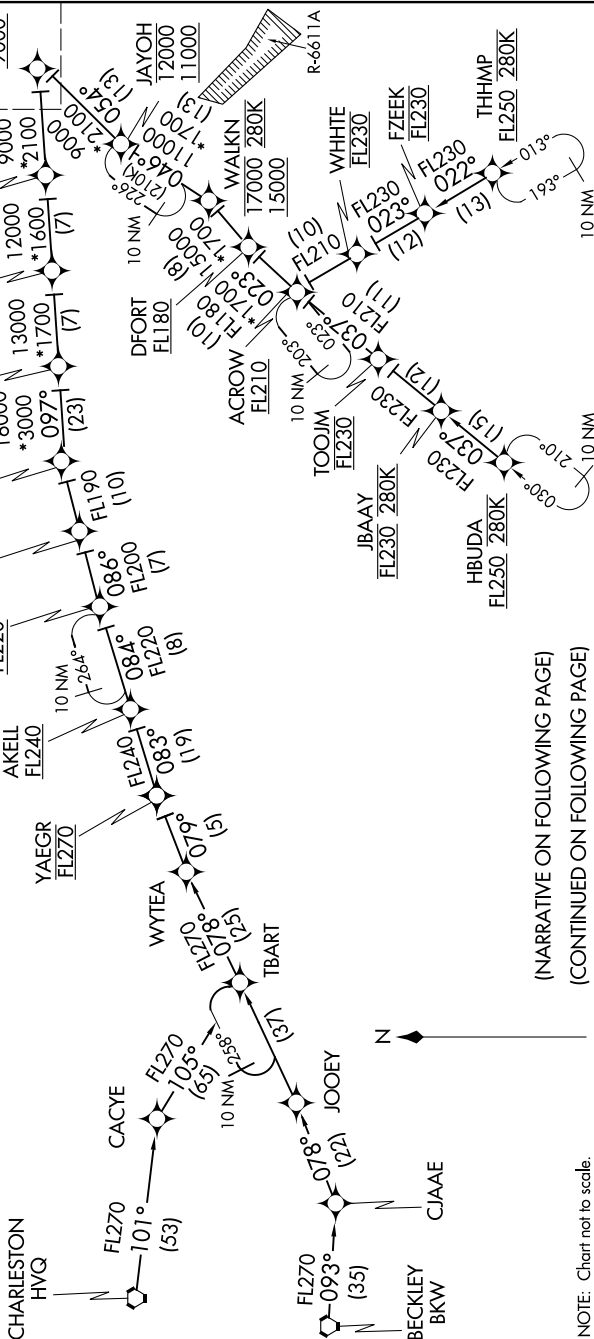

RAVNN SIX ARRIVAL (RNAV) Transition Routes

NE-3, 05 NOV 2020 to 03 DEC 2020

POTOMAC APP CON
128.35 270.275
BWI D-ATIS
115.1 127.8

- NOTE: RADAR required.
- NOTE: RNAV 1.
- NOTE: DME/DME/IRU or GPS required.
- NOTE: Turbojet aircraft only.
- NOTE: All part 91, 101, 103, 105, 125, 133, 135, and 137 flight operations are prohibited on the HVQ/BKW/JOOEY transitions.

See following page for Arrival Routes.

- BECKLEY TRANSITION (BKW.RAVNN6)
- CHARLESTON TRANSITION (HVQ.RAVNN6)
- HBUDA TRANSITION (HBUDA.RAVNN6): (ATC assigned only).
- JOOEY TRANSITION (JOOEY.RAVNN6): (ATC assigned only).
- THHMP TRANSITION (THHMP.RAVNN6)

(NARRATIVE ON FOLLOWING PAGE)
(CONTINUED ON FOLLOWING PAGE)

NE-3, 05 NOV 2020 to 03 DEC 2020