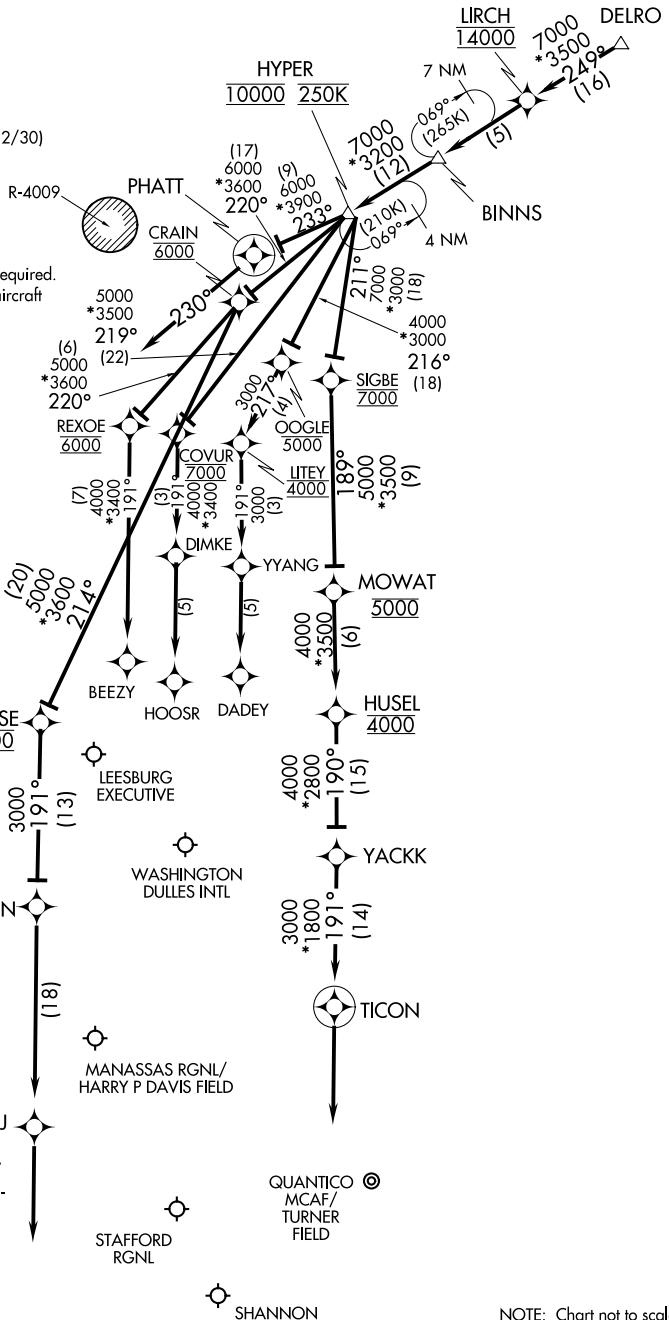

HYPER SEVEN ARRIVAL (RNAV) Arrival Routes

WASHINGTON, DC

POTOMAC APP CON
 133.0 288.35
 IAD ATIS
 134.85
 DULLES TOWER
 120.1 317.8 (Rwy 1R/19L)
 120.25 348.6 (Rwy 1C/19C)
 134.425 348.6 (Rwy 1L/19R, 12/30)

- NOTE: RADAR required.
- NOTE: RNAV 1.
- NOTE: DME/DME/IRU or GPS required.
- NOTE: Turbojet and turboprop aircraft only.
- NOTE: For aircraft capable of 180K or greater.

NE-3, 05 NOV 2020 to 03 DEC 2020

NE-3, 05 NOV 2020 to 03 DEC 2020

NOTE: Chart not to scale.

HYPER SEVEN ARRIVAL (RNAV) Arrival Routes

WASHINGTON, DC