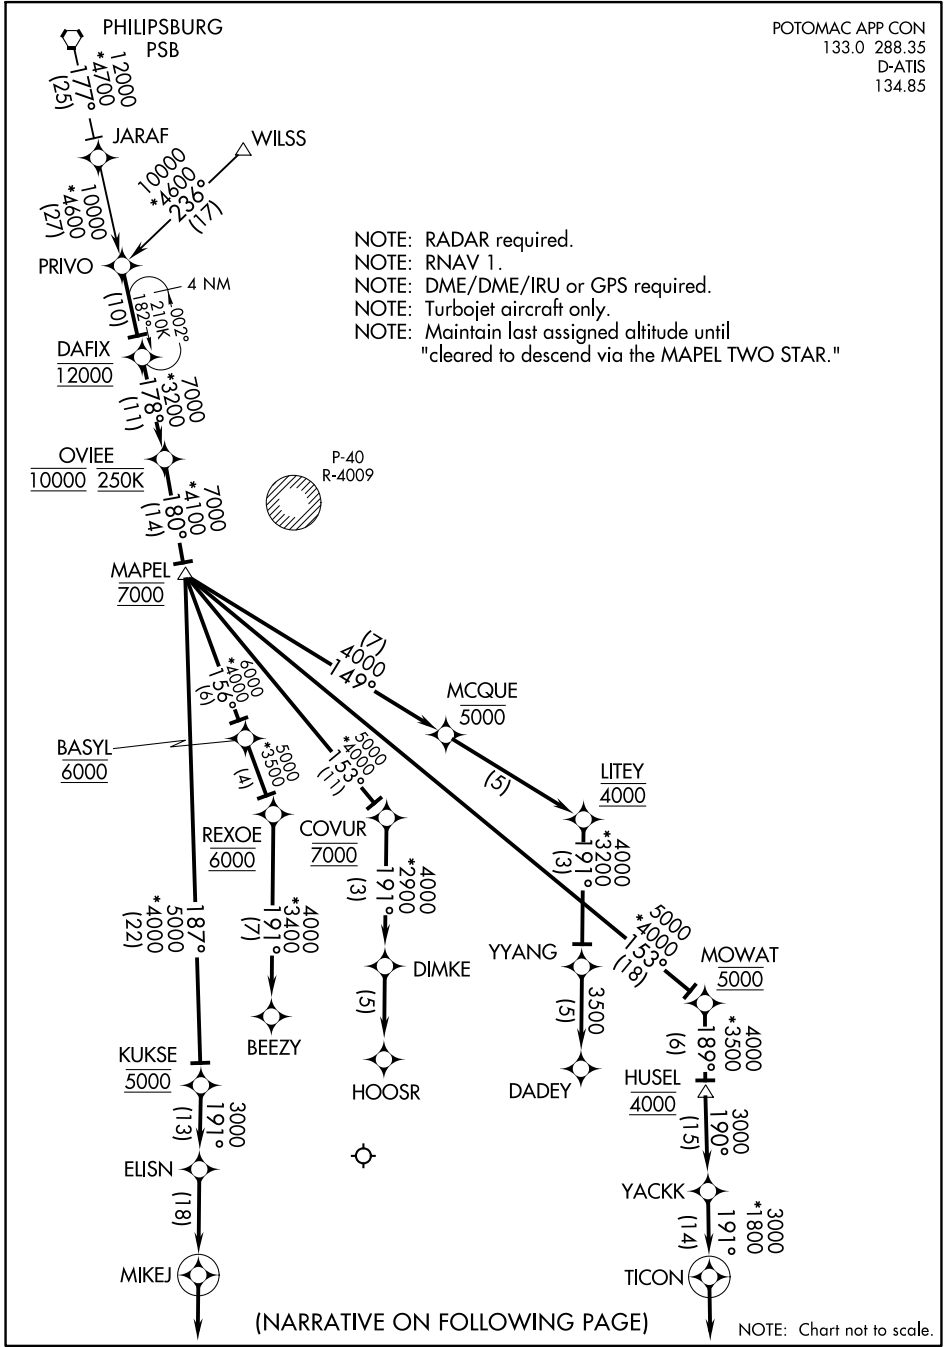

MAPEL TWO ARRIVAL (RNAV)

POTOMAC APP CON
133.0 288.35
D-ATIS
134.85

NE-3, 05 NOV 2020 to 03 DEC 2020

NE-3, 05 NOV 2020 to 03 DEC 2020

MAPEL TWO ARRIVAL (RNAV)