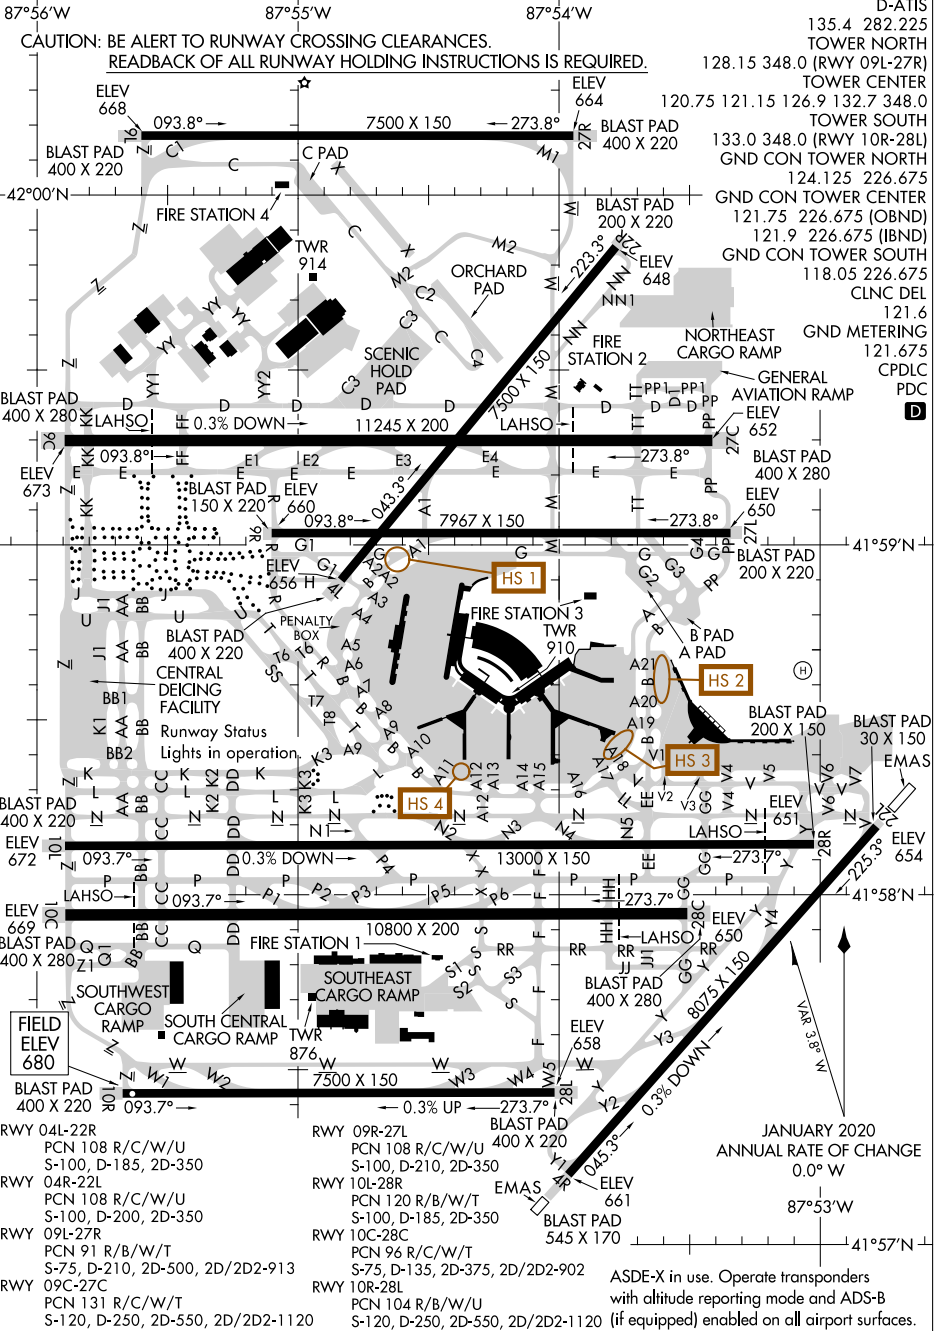

AIRPORT DIAGRAM

AL-166 (FAA)

CHICAGO O'HARE INTL (O.R.D)

CHICAGO, ILLINOIS

EC-3, 31 DEC 2020 to 28 JAN 2021

EC-3, 31 DEC 2020 to 28 JAN 2021

AIRPORT DIAGRAM

CHICAGO O'HARE INTL (O.R.D)