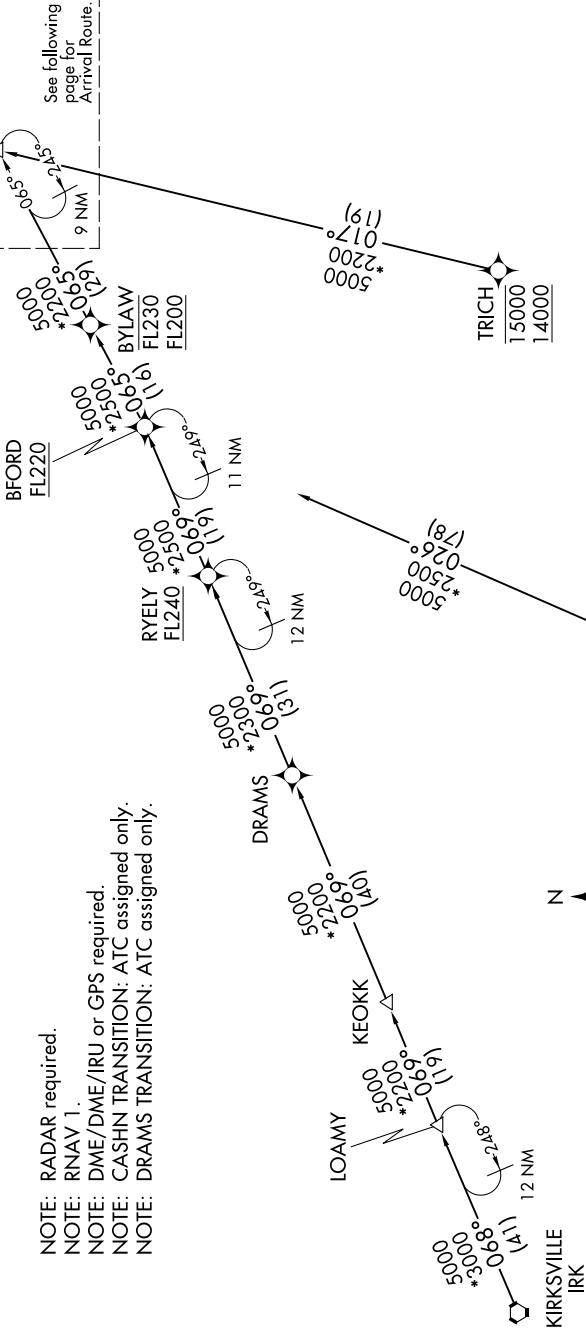

BENKY SIX ARRIVAL (RNAV) Transition Routes

EC-3, 31 DEC 2020 to 28 JAN 2021

CHICAGO APP CON
119.0 292.125
D-ATIS
135.4 282.225

- NOTE: RADAR required.
- NOTE: RNAV 1.
- NOTE: DME/DME/IRU or GPS required.
- NOTE: CASHN TRANSITION: ATC assigned only.
- NOTE: DRAMS TRANSITION: ATC assigned only.

BFORD TRANSITION (BFORD.BENKY6):
BYLAW TRANSITION (BYLAW.BENKY6):
CASHN TRANSITION (CASHN.BENKY6):
DRAMS TRANSITION (DRAMS.BENKY6):
KIRKSVILLE TRANSITION (IRK.BENKY6):
LOAMY TRANSITION (LOAMY.BENKY6):
TRICH TRANSITION (TRICH.BENKY6):

(CONTINUED ON FOLLOWING PAGE)

NOTE: Chart not to scale.