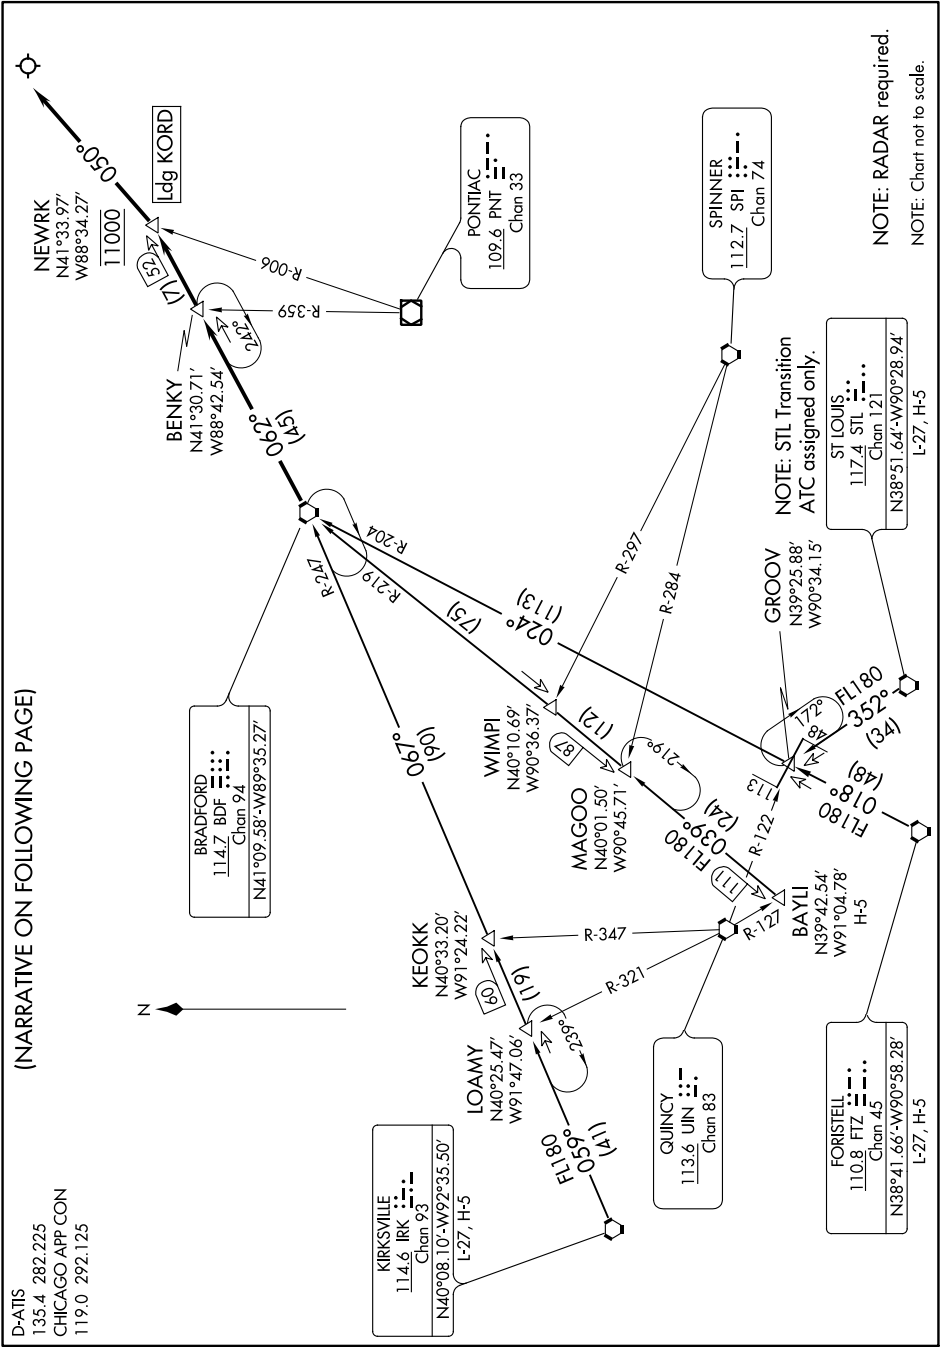

# BRADFORD SEVEN ARRIVAL

AL-166 (FAA)

CHICAGO O'HARE INTL (ORD)  
CHICAGO, ILLINOIS

EC-3, 31 DEC 2020 to 28 JAN 2021

(NARRATIVE ON FOLLOWING PAGE)

D-ATIS  
135.4 282.225  
CHICAGO APP CON  
119.0 292.125

# BRADFORD SEVEN ARRIVAL

(BDF.BDF7) 19JUL18

CHICAGO, ILLINOIS  
CHICAGO O'HARE INTL (ORD)

EC-3, 31 DEC 2020 to 28 JAN 2021