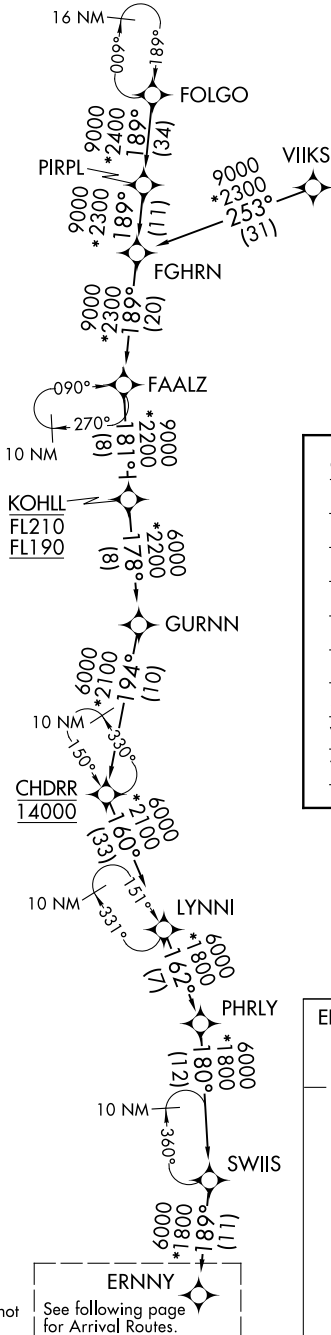

ERNNY SEVEN ARRIVAL (RNAV) Transition Routes

CHICAGO, ILLINOIS

CHICAGO APP CON  
119.0 292.125  
D-ATIS  
135.4 282.225

- NOTE: RADAR required.
- NOTE: RNAV 1.
- NOTE: DME/DME/IRU or GPS required.
- NOTE: YOLUR transition - ATC assigned only.
- NOTE: STASH transition - ATC assigned only.
- NOTE: LYNNI transition: For Milwaukee terminal area departures only.
- NOTE: VIKS transition: ATC assigned only.

- CHDRR TRANSITION (CHDRR.ERNNY7):
- FAALZ TRANSITION (FAALZ.ERNNY7):
- FGHRN TRANSITION (FGHRN.ERNNY7):
- FOLGO TRANSITION (FOLGO.ERNNY7):
- KOHL TRANSITION (KOHLL.ERNNY7):
- LYNNI TRANSITION (LYNNI.ERNNY7):
- PIRPL TRANSITION (PIRPL.ERNNY7):
- STASH TRANSITION (STASH.ERNNY7):
- VIKS TRANSITION (VIKS.ERNNY7):
- YOLUR TRANSITION (YOLUR.ERNNY7):

(CONTINUED ON FOLLOWING PAGE)

NOTE: Chart not to scale.

See following page for Arrival Routes.

ERNNY SEVEN ARRIVAL (RNAV) Transition Routes