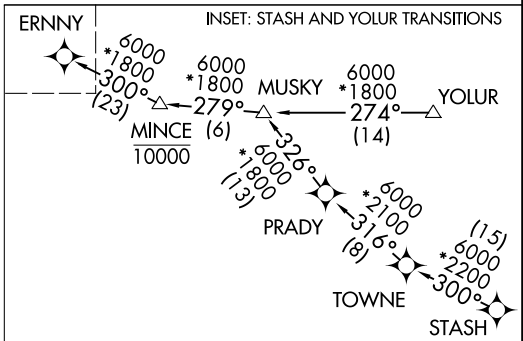

NOTE: Chart not to scale.

See following page for Arrival Routes.

ERNNY SEVEN ARRIVAL (RNAV) Transition Routes