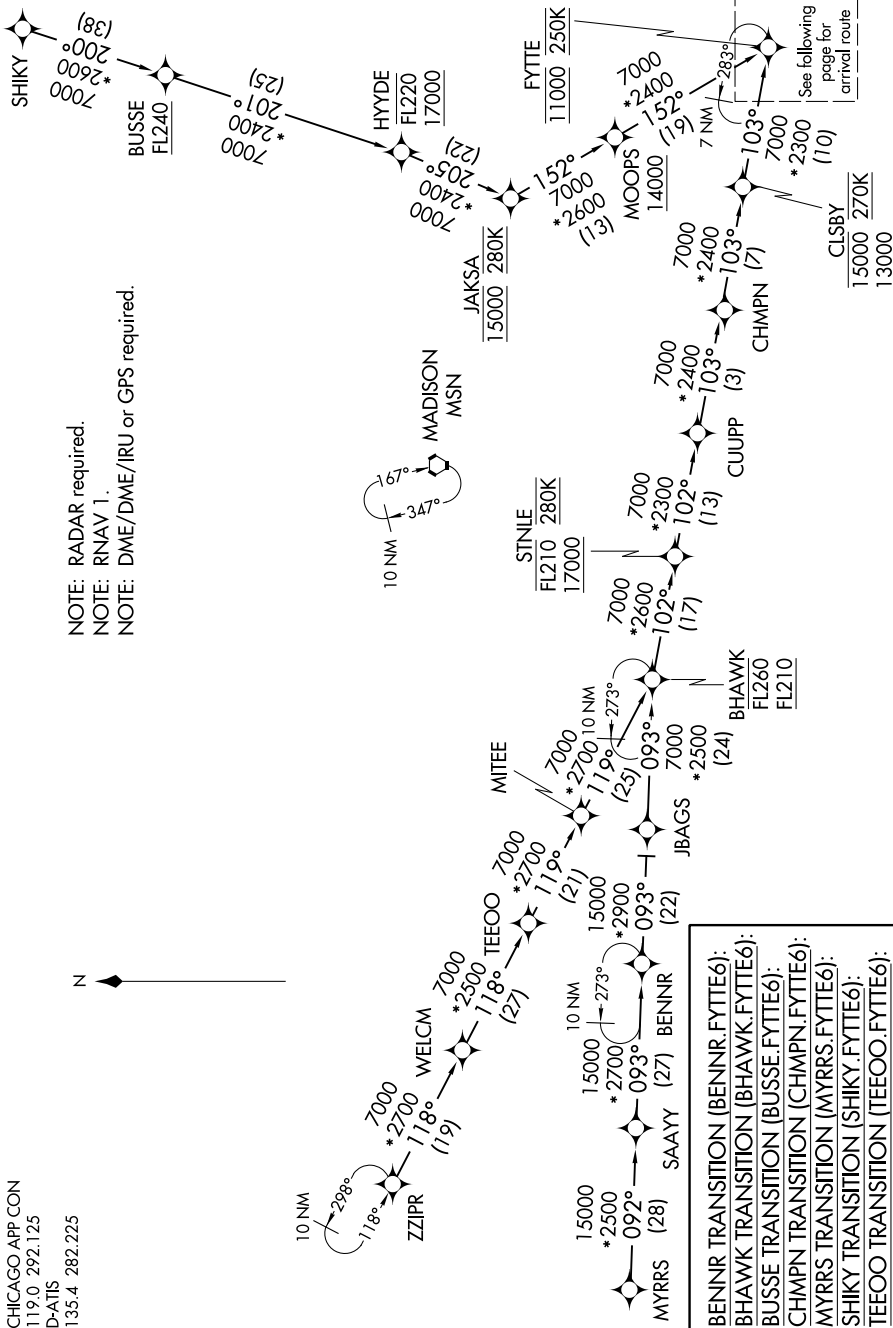

FYTTE SIX ARRIVAL (RNAV) Transition Routes

CHICAGO, ILLINOIS

EC-3, 31 DEC 2020 to 28 JAN 2021

CHICAGO APP CON  
119.0 292.125  
D-ATIS  
135.4 282.225

NOTE: RADAR required.  
NOTE: RNAV 1.  
NOTE: DME/DME/IRU or GPS required.

NOTE: Chart not to scale.

(CONTINUED ON FOLLOWING PAGE)

- BENNR TRANSITION (BENNR.FYTTE6);
- BHAWK TRANSITION (BHAWK.FYTTE6);
- BUSSE TRANSITION (BUSSE.FYTTE6);
- CHMPPN TRANSITION (CHMPPN.FYTTE6);
- MYRRS TRANSITION (MYRRS.FYTTE6);
- SHIKY TRANSITION (SHIKY.FYTTE6);
- TEEOO TRANSITION (TEEOO.FYTTE6);
- ZZIPR TRANSITION (ZZIPR.FYTTE6);

FYTTE SIX ARRIVAL (RNAV) Transition Routes

(FYTTE.FYTTE6) 05NOV20

CHICAGO, ILLINOIS  
CHICAGO O'HARE INTL (ORD)

EC-3, 31 DEC 2020 to 28 JAN 2021