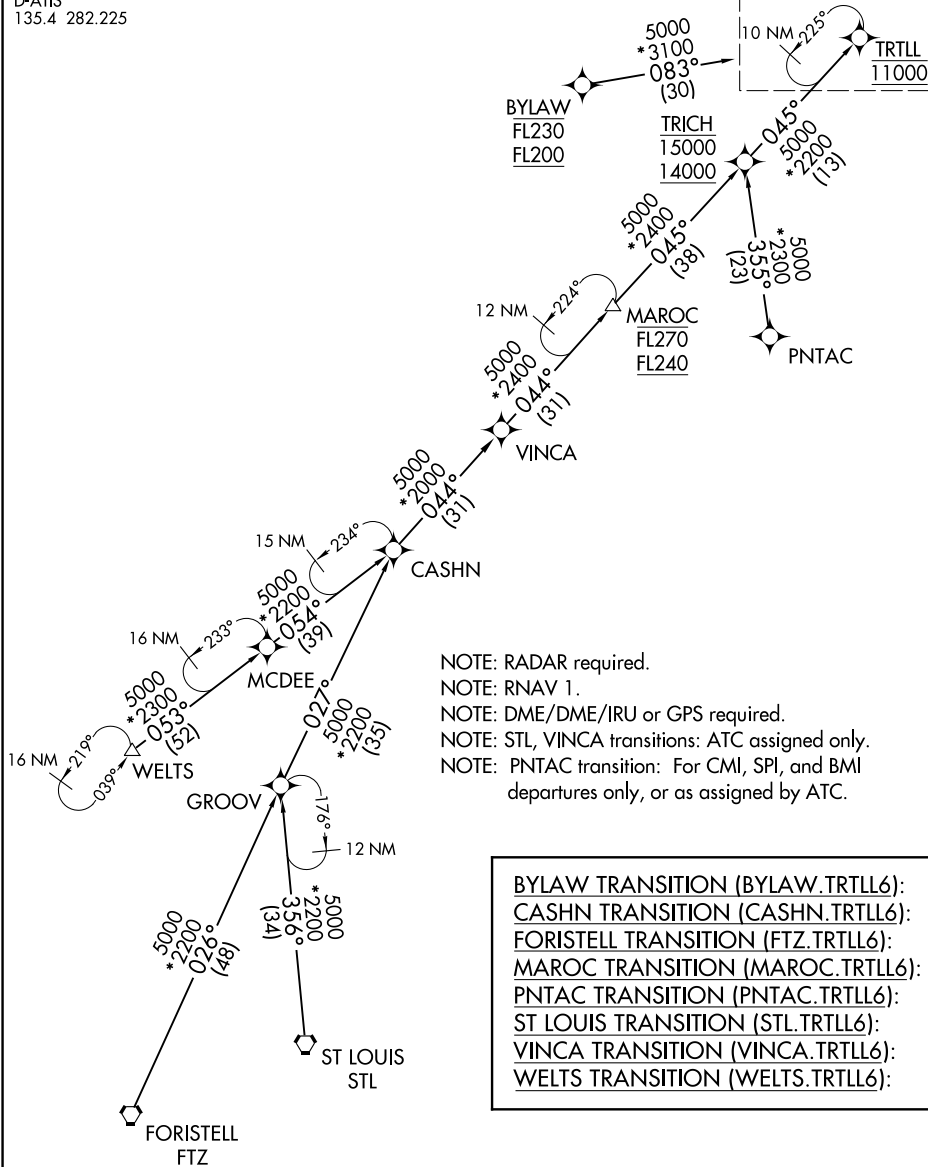

TRTLL SIX ARRIVAL (RNAV) Transition Routes

CHICAGO O'HARE INTL (ORD)
CHICAGO, ILLINOIS

CHICAGO APP CON
119.0 292.125
D-ATIS
135.4 282.225

See following page for
Arrival Routes

- NOTE: RADAR required.
- NOTE: RNAV 1.
- NOTE: DME/DME/IRU or GPS required.
- NOTE: STL, VINCA transitions: ATC assigned only.
- NOTE: PNTAC transition: For CMI, SPI, and BMI departures only, or as assigned by ATC.

BYLAW TRANSITION (BYLAW.TRLL6):
CASHN TRANSITION (CASHN.TRLL6):
FORISTELL TRANSITION (FTZ.TRLL6):
MAROC TRANSITION (MAROC.TRLL6):
PNTAC TRANSITION (PNTAC.TRLL6):
ST LOUIS TRANSITION (STL.TRLL6):
VINCA TRANSITION (VINCA.TRLL6):
WELTS TRANSITION (WELTS.TRLL6):

(CONTINUED ON FOLLOWING PAGE)

NOTE: Chart not to scale.

TRTLL SIX ARRIVAL (RNAV) Transition Routes

(TRTLL.TRLL6) 05NOV20

CHICAGO, ILLINOIS
CHICAGO O'HARE INTL (ORD)

EC-3, 31 DEC 2020 to 28 JAN 2021

EC-3, 31 DEC 2020 to 28 JAN 2021