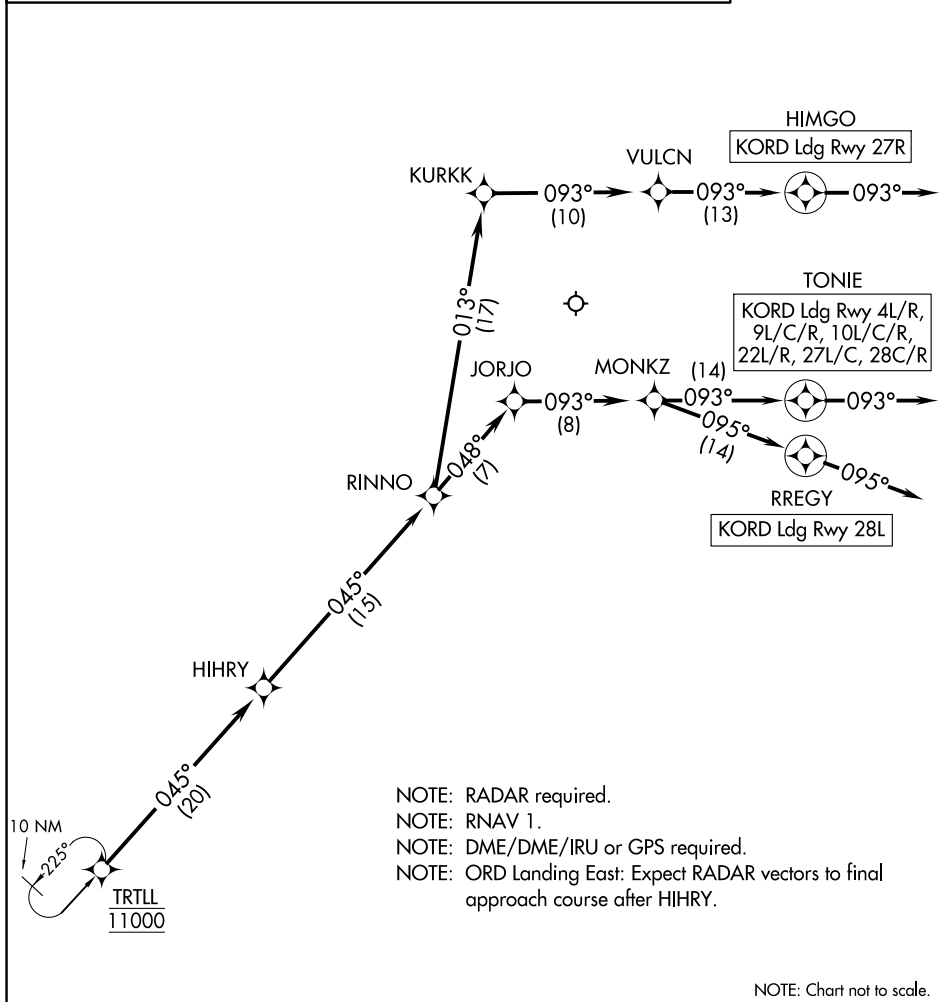

TRTLL SIX ARRIVAL (RNAV) Arrival Routes

ARRIVAL ROUTE DESCRIPTION

From TRTLL on track 045° to HIHRY, then on track 045° to RINNO.

LANDING RWYS 4L/R, 9L/C/R, 10L/C/R, 22L/R, 27L/C, 28C/R:

From RINNO on track 048° to JORJO, then on track 093° to MONKZ, then on track 093° to TONIE, then on track 093°. Expect RADAR vectors to final approach course.

LANDING RWY 27R: From RINNO on track 013° to KURKK, then on track 093° to VULCN, then on track 093° to HIMGO, then on track 093°. Expect RADAR vectors to final approach course.

LANDING RWY 28L: From RINNO on track 048° to JORJO, then on track 093° to MONKZ, then on track 095° to RREGY, then on track 095°. Expect RADAR vectors to final approach course.

CHICAGO APP CON
119.0 292.125
D-ATIS
135.4 282.225

EC-3, 31 DEC 2020 to 28 JAN 2021

EC-3, 31 DEC 2020 to 28 JAN 2021