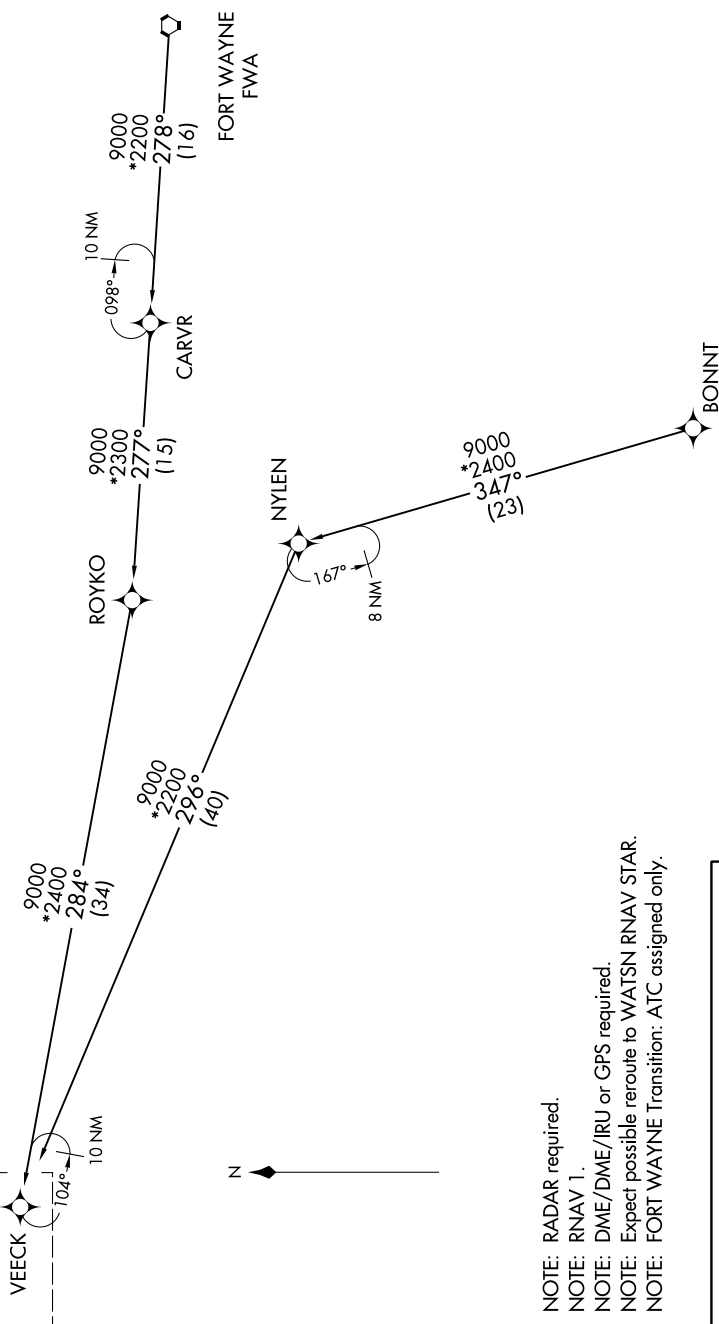

# VEECK FIVE ARRIVAL (RNAV) Transition Routes

CHICAGO APP CON  
119.0 292.125  
D-AIIS  
135.4 282.225

(CONTINUED ON FOLLOWING PAGE)

See following page for Arrival Route.

- NOTE: RADAR required.
- NOTE: RNAV 1.
- NOTE: DME/DME/IRU or GPS required.
- NOTE: Expect possible reroute to WATSN RNAV STAR.
- NOTE: FORT WAYNE Transition: ATC assigned only.

**BONNT TRANSITION (BONNT.VEECK5):  
FORT WAYNE TRANSITION (FWA.VEECK5):**

NOTE: Chart not to scale.