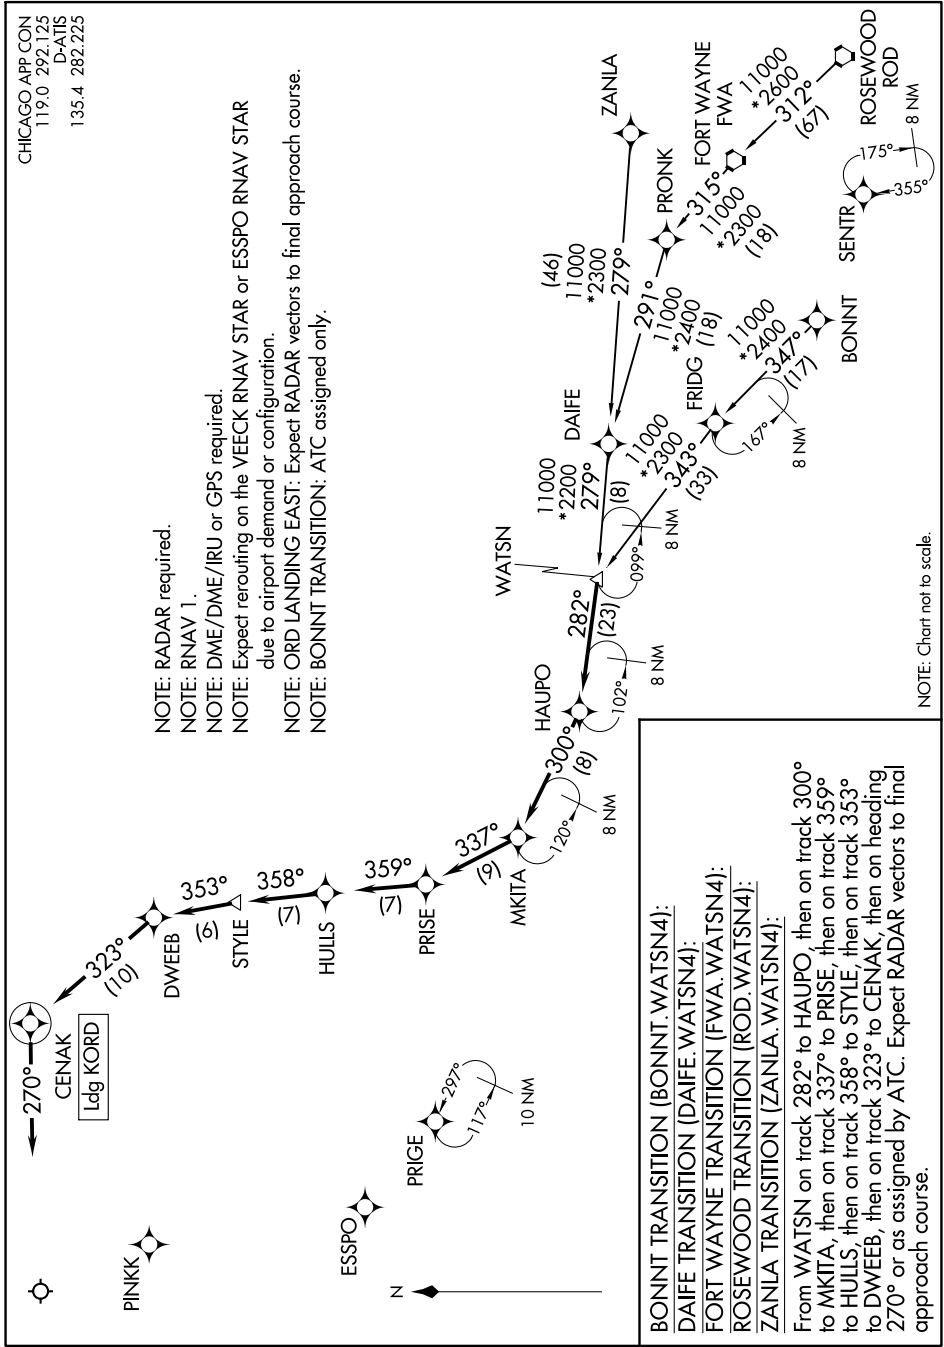

WATSN FOUR ARRIVAL (RNAV)

CHICAGO APP CON
119.0 292.125
D-ATIS
135.4 282.225

- NOTE: RADAR required.
- NOTE: RNAV 1.
- NOTE: DME/DME/IRU or GPS required.
- NOTE: Expect rerouting on the VEECK RNAV STAR or ESSPO RNAV STAR due to airport demand or configuration.
- NOTE: ORD LANDING EAST: Expect RADAR vectors to final approach course.
- NOTE: BONNT TRANSITION: ATC assigned only.

EC-3, 31 DEC 2020 to 28 JAN 2021

NOTE: Chart not to scale.

EC-3, 31 DEC 2020 to 28 JAN 2021

WATSN FOUR ARRIVAL (RNAV)