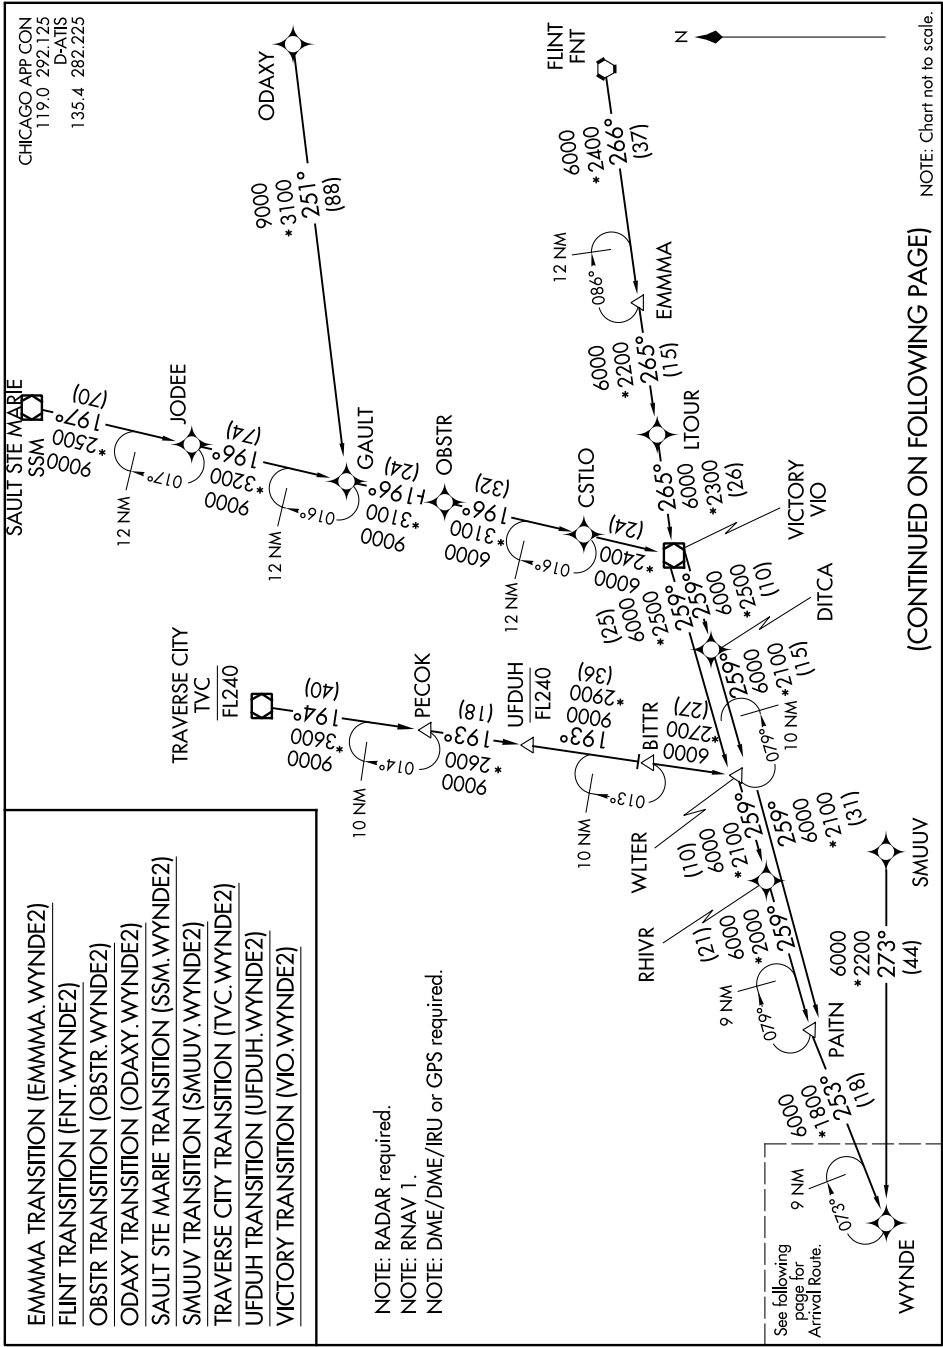

WYNDE TWO ARRIVAL (RNAV) Transition Routes

EC-3, 31 DEC 2020 to 28 JAN 2021

(CONTINUED ON FOLLOWING PAGE)

NOTE: Chart not to scale.

EC-3, 31 DEC 2020 to 28 JAN 2021

WYNDE TWO ARRIVAL (RNAV) Transition Routes