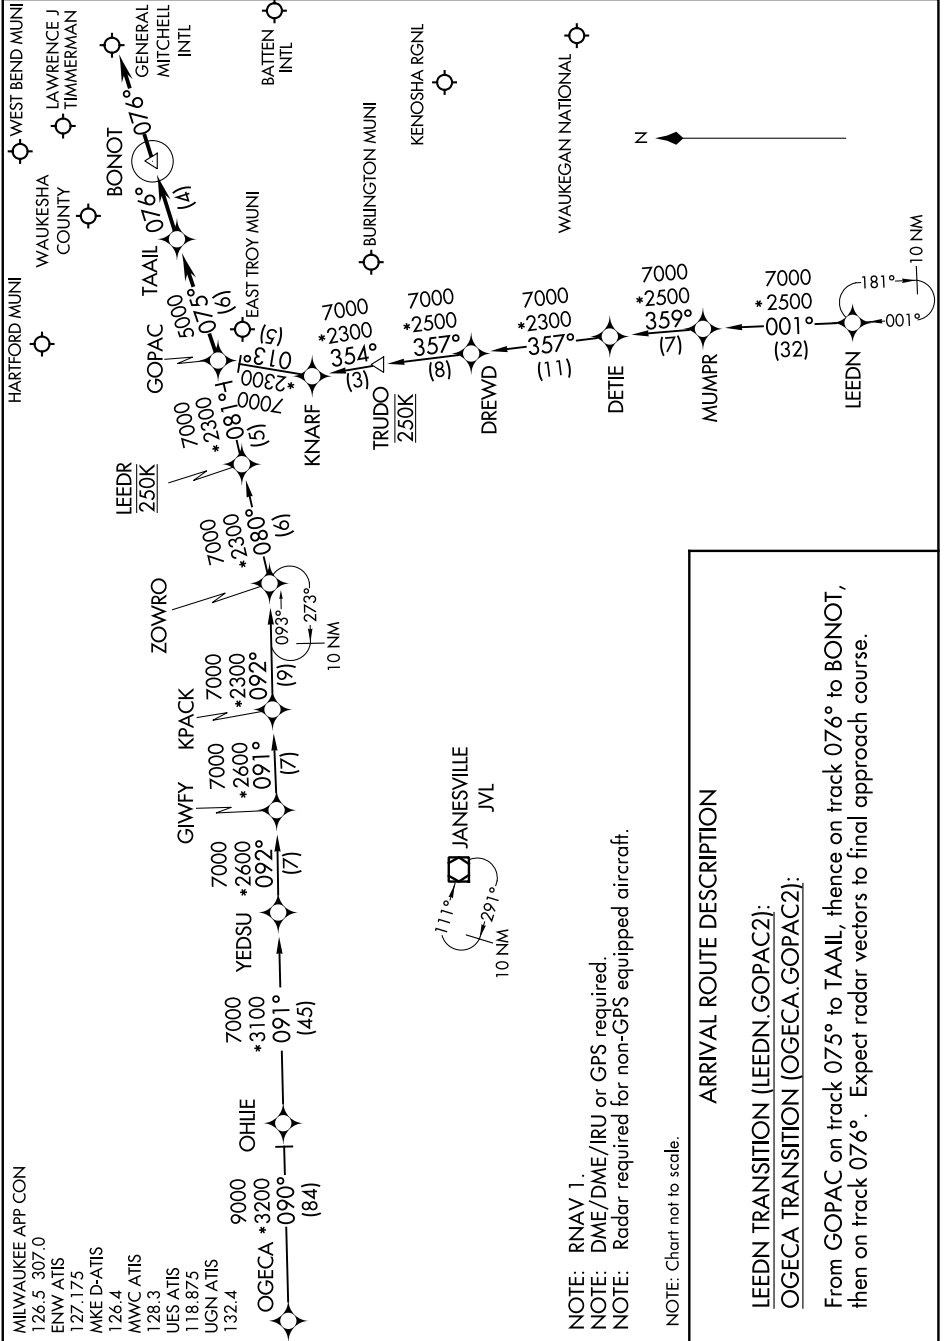

GOPAC TWO ARRIVAL (RNAV)

AL-262 (FAA)

MILWAUKEE, WISCONSIN

MILWAUKEE APP CON
 126.5 307.0
 ENW ATIS
 127.175
 MKE D-ATIS
 126.4
 MWC ATIS
 128.3
 UES ATIS
 118.875
 UGN ATIS
 132.4

NOTE: RNAV 1.
 NOTE: DME/DME/IRU or GPS required.
 NOTE: Radar required for non-GPS equipped aircraft.
 NOTE: Chart not to scale.

GOPAC TWO ARRIVAL (RNAV)

MILWAUKEE, WISCONSIN