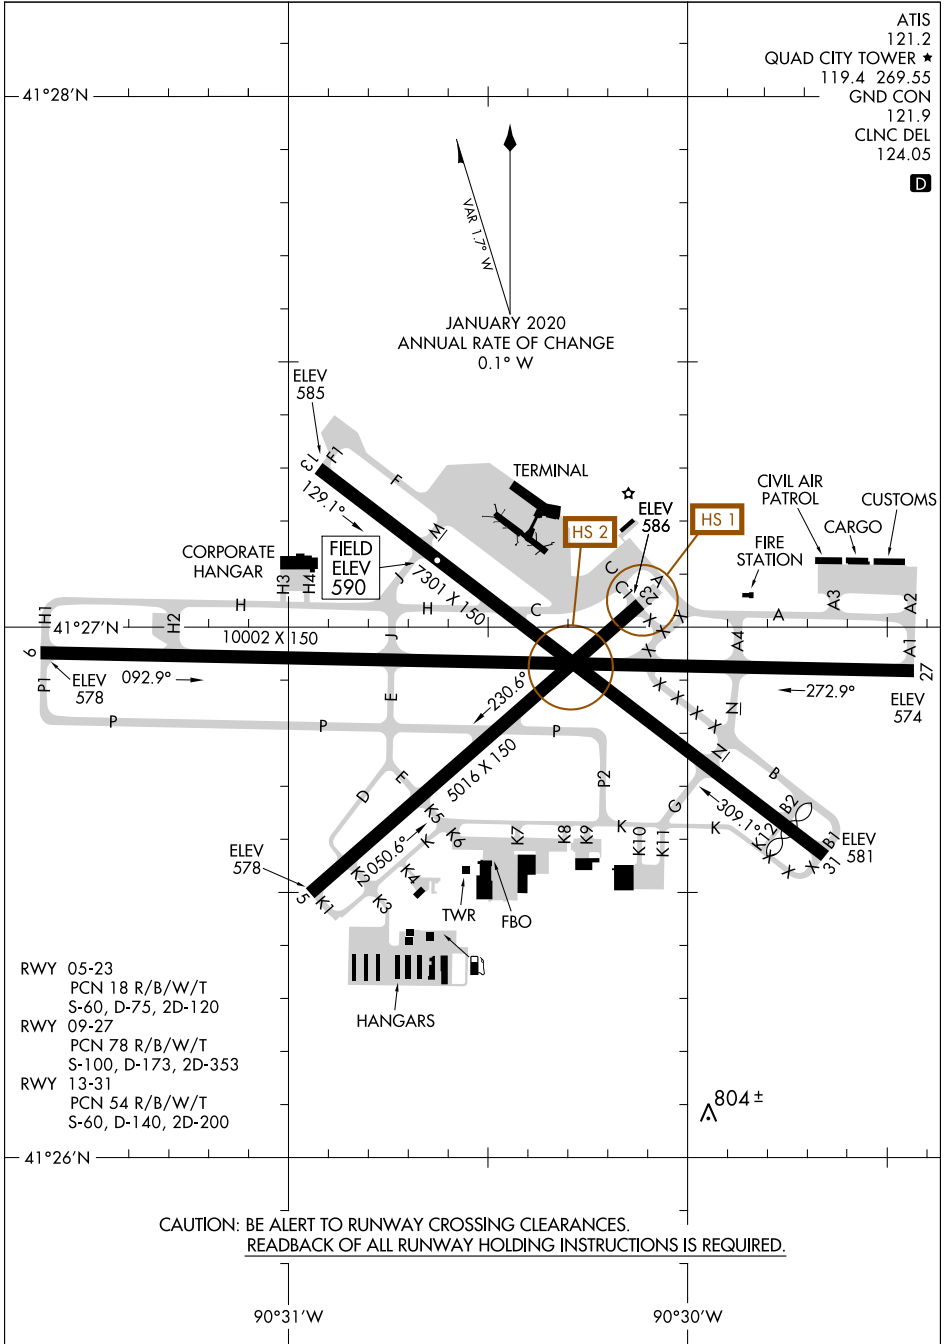

AIRPORT DIAGRAM

AL-269 (FAA)

QUAD CITY INTL (MLI)
MOLINE, ILLINOIS

EC-3, 31 DEC 2020 to 28 JAN 2021

EC-3, 31 DEC 2020 to 28 JAN 2021

AIRPORT DIAGRAM

MOLINE, ILLINOIS
QUAD CITY INTL (MLI)