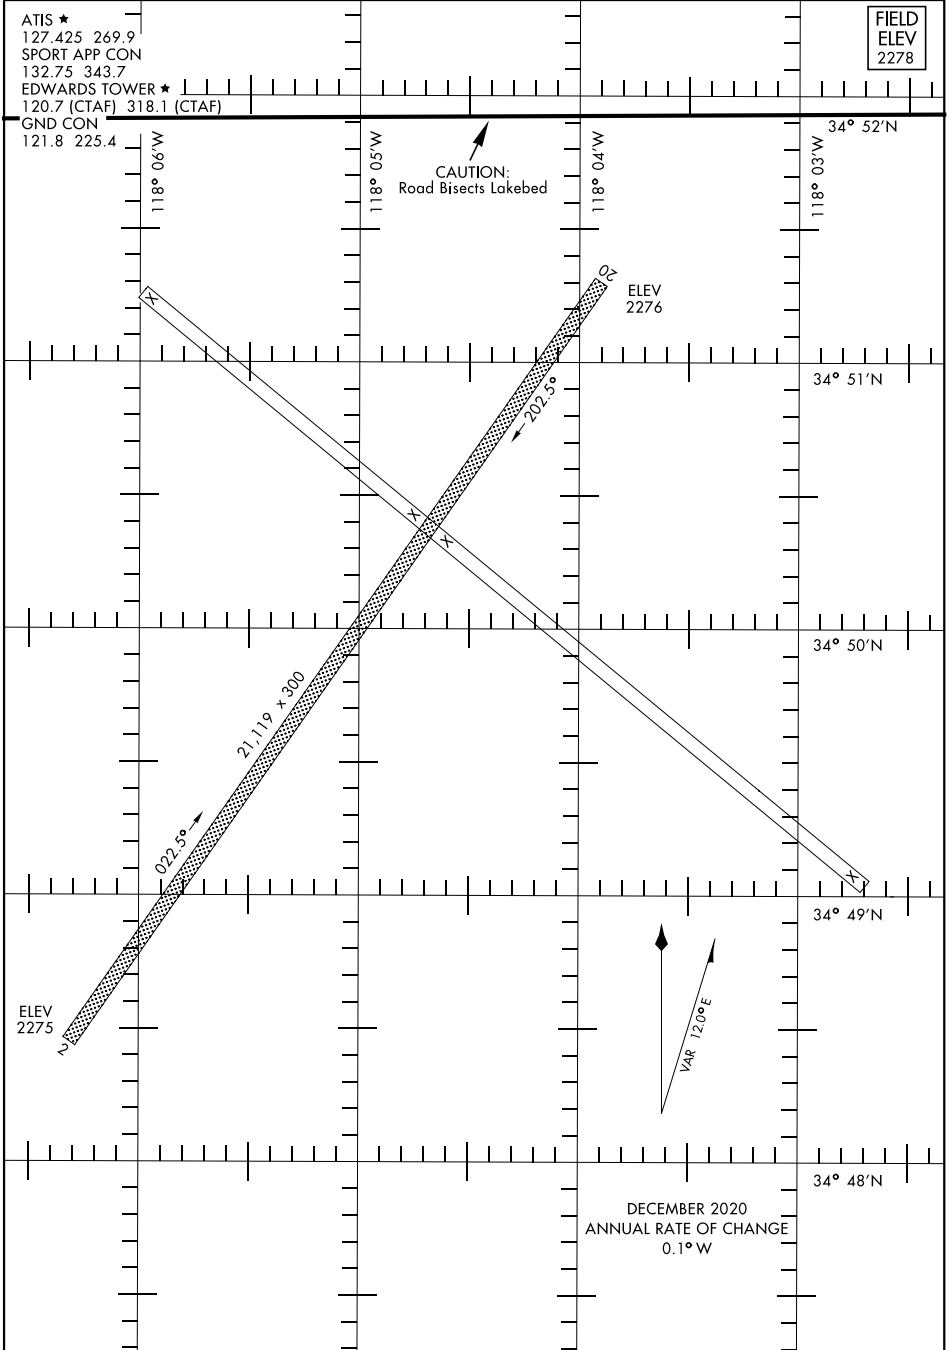

# AIRPORT DIAGRAM

EDWARDS/ROSAMOND LAKEBED (KEDW)

AFD-500 [USAF]

EDWARDS, CALIFORNIA

SW-3, 31 DEC 2020 to 28 JAN 2021

SW-3, 31 DEC 2020 to 28 JAN 2021

# AIRPORT DIAGRAM

EDWARDS, CALIFORNIA

EDWARDS/ROSAMOND LAKEBED (KEDW)