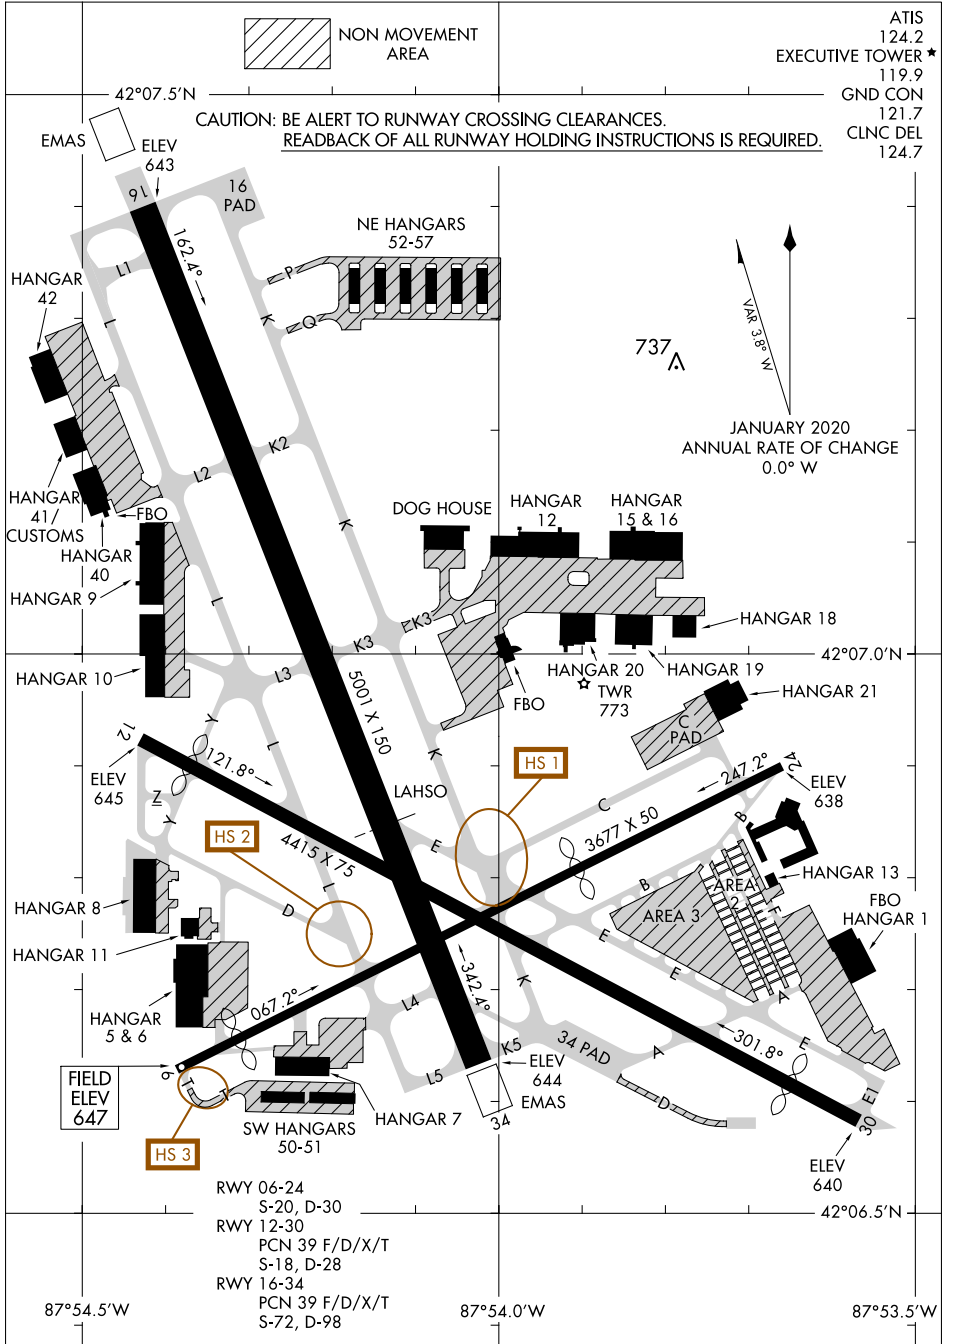

AIRPORT DIAGRAM

AL-5028 (FAA) CHICAGO EXECUTIVE (PWK)
CHICAGO/PROSPECT HEIGHTS/WHEELING, ILLINOIS

EC-3, 31 DEC 2020 to 28 JAN 2021

EC-3, 31 DEC 2020 to 28 JAN 2021

AIRPORT DIAGRAM

CHICAGO/PROSPECT HEIGHTS/WHEELING, ILLINOIS
CHICAGO EXECUTIVE (PWK)