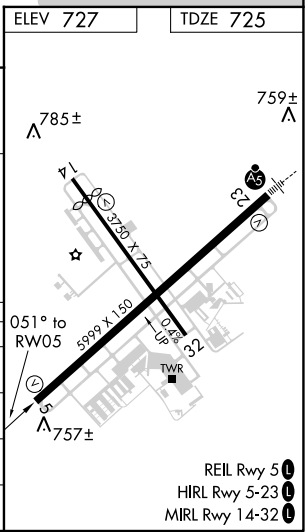

WAAS CH 81812 W05A	APP CRS 051°	Rwy Idg 5999 TDZE 725 Apt Elev 727
--	------------------------	---

RNAV (GPS) RWY 5

WAUKEGAN NATIONAL (UGN)

⚠ For uncompensated Baro-VNAV systems, LNAV/VNAV NA below -16°C (4°F) or above 54°C (130°F). DME/DME RNP-0.3 NA.
⚠ Circling to Rwy 14/32 NA at night.

MISSED APPROACH: Climb to 2300 direct LIRIC and hold.

ATIS 132.4	CHICAGO APP CON 120.55	WAUKEGAN TOWER ★ 120.05 (CTAF) 0 273.55	GND CON 121.65
----------------------	----------------------------------	--	--------------------------

CATEGORY	A	B	C	D
LPV DA	990-1 265 (300-1)			
LNAV/VNAV DA	1140-1½ 415 (500-1½)			
LNAV MDA	1120-1 395 (400-1)	1120-1½ 395 (400-1½)	1120-1¼ 395 (400-1¼)	1120-1¼ 395 (400-1¼)
CIRCLING	1220-1 493 (500-1)	1220-1½ 493 (500-1½)	1400-2¼ 673 (700-2¼)	