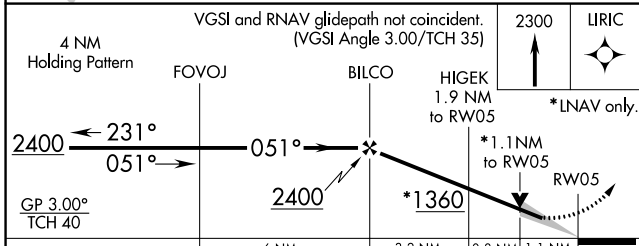

WAAS CH 81812 W05A	APP CRS 051°	Rwy Idg 5999 TDZE 725 Apt Elev 727
--	------------------------	---

RNAV (GPS) RWY 5

WAUKEGAN NATIONAL (UGN)

⚠ For uncompensated Baro-VNAV systems, LNAV/VNAV NA below -16°C (4°F) or above 54°C (130°F). DME/DME RNP-0.3 NA.
⚠ Circling to Rwy 14/32 NA at night.

MISSED APPROACH: Climb to 2300 direct LIRIC and hold.

ATIS 132.4	CHICAGO APP CON 120.55	WAUKEGAN TOWER ★ 120.05 (CTAF) 0 273.55	GND CON 121.65
----------------------	----------------------------------	--	--------------------------

CATEGORY	A	B	C	D
LPV DA	990-1 265 (300-1)			
LNAV/VNAV DA	1140-1½ 415 (500-1½)			
LNAV MDA	1120-1 395 (400-1)	1120-1½ 395 (400-1½)	1120-1¼ 395 (400-1¼)	1120-1¼ 395 (400-1¼)
CIRCLING	1220-1 493 (500-1)	1220-1½ 493 (500-1½)	1400-2¼ 673 (700-2¼)	