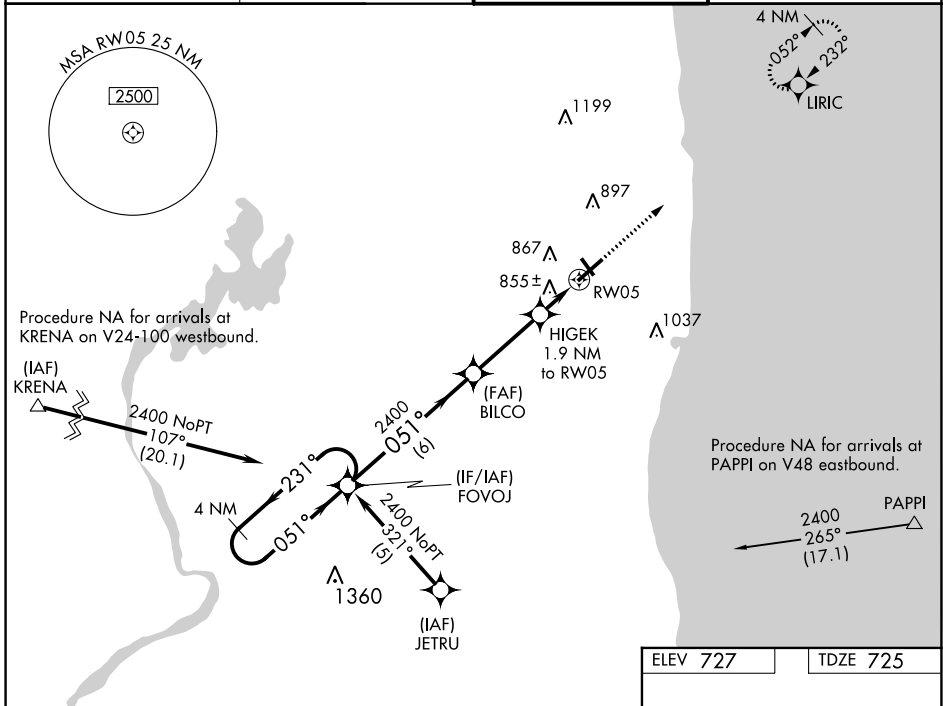

WAAS CH 81812 W05A	APP CRS 051°	Rwy Idg 5999 TDZE 725 Apt Elev 727
--	------------------------	---

RNAV (GPS) RWY 5

WAUKEGAN NATIONAL (UGN)

⚠ For uncompensated Baro-VNAV systems, LNAV/VNAV NA below -16°C (4°F) or above 54°C (130°F). DME/DME RNP-0.3 NA.
⚠ Circling to Rwy 14/32 NA at night.

MISSED APPROACH: Climb to 2300 direct LIRIC and hold.

ATIS 132.4	CHICAGO APP CON 120.55	WAUKEGAN TOWER ★ 120.05 (CTAF) 0 273.55	GND CON 121.65
----------------------	----------------------------------	--	--------------------------

CATEGORY	A	B	C	D
LPV DA	990-1 265 (300-1)			
LNAV/VNAV DA	1140-1½ 415 (500-1½)			
LNAV MDA	1120-1 395 (400-1)	1120-1½ 395 (400-1½)	1120-1¼ 395 (400-1¼)	1120-1¼ 395 (400-1¼)
CIRCLING	1220-1 493 (500-1)	1220-1½ 493 (500-1½)	1400-2¼ 673 (700-2¼)	

EC-3, 31 DEC 2020 to 28 JAN 2021

EC-3, 31 DEC 2020 to 28 JAN 2021