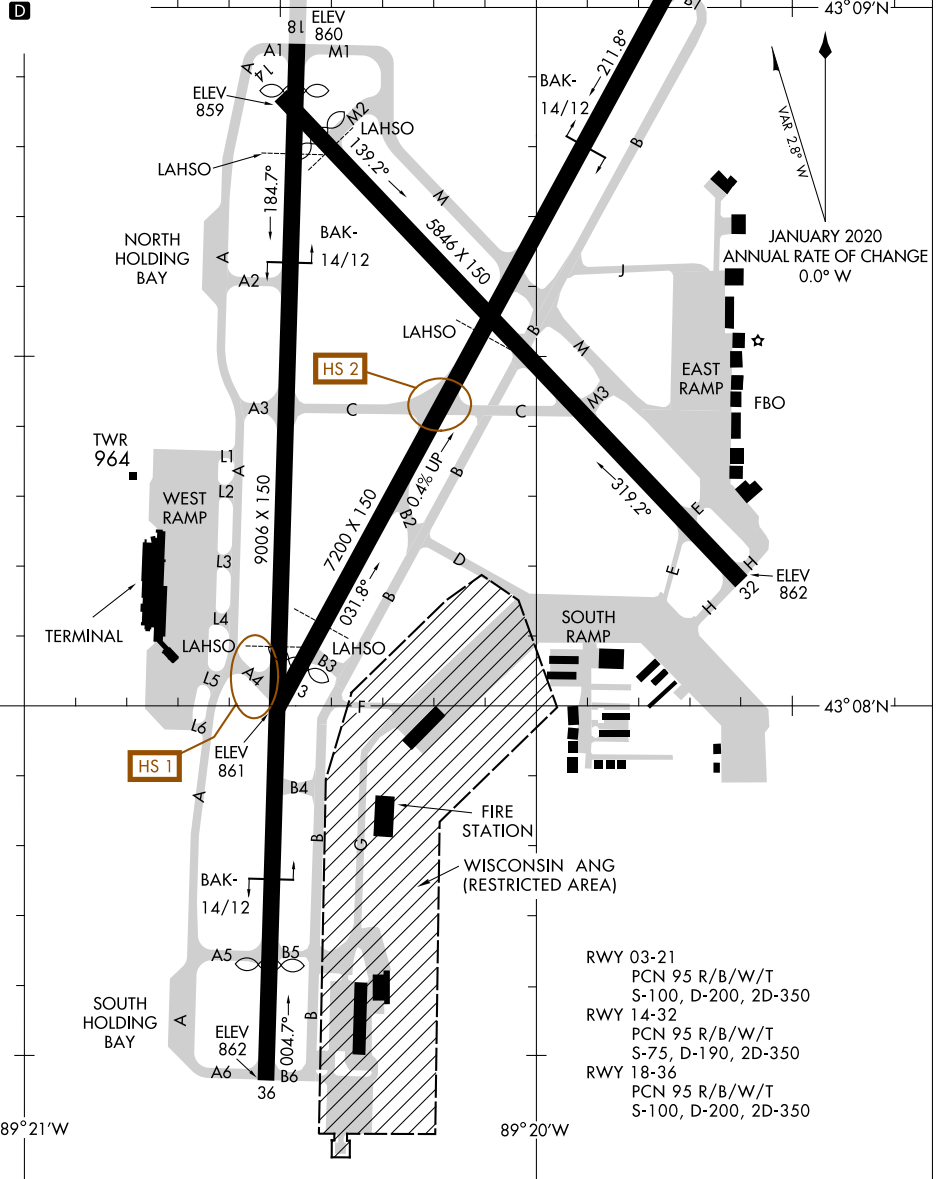

21112

AIRPORT DIAGRAM

DANE COUNTY RGNL-TRUAX FLD (MSN)

AL-245 (FAA)

MADISON, WISCONSIN

ATIS
 124.65 278.3
 MADISON TOWER*
 119.3 257.8
 GND CON
 121.9 348.6
 CLNC DEL
 121.625

CAUTION: BE ALERT TO RUNWAY CROSSING CLEARANCES.
 READBACK OF ALL RUNWAY HOLDING INSTRUCTIONS IS REQUIRED.

EC-3, 15 JUL 2021 to 12 AUG 2021

EC-3, 15 JUL 2021 to 12 AUG 2021

AIRPORT DIAGRAM

21112

MADISON, WISCONSIN

DANE COUNTY RGNL-TRUAX FLD (MSN)