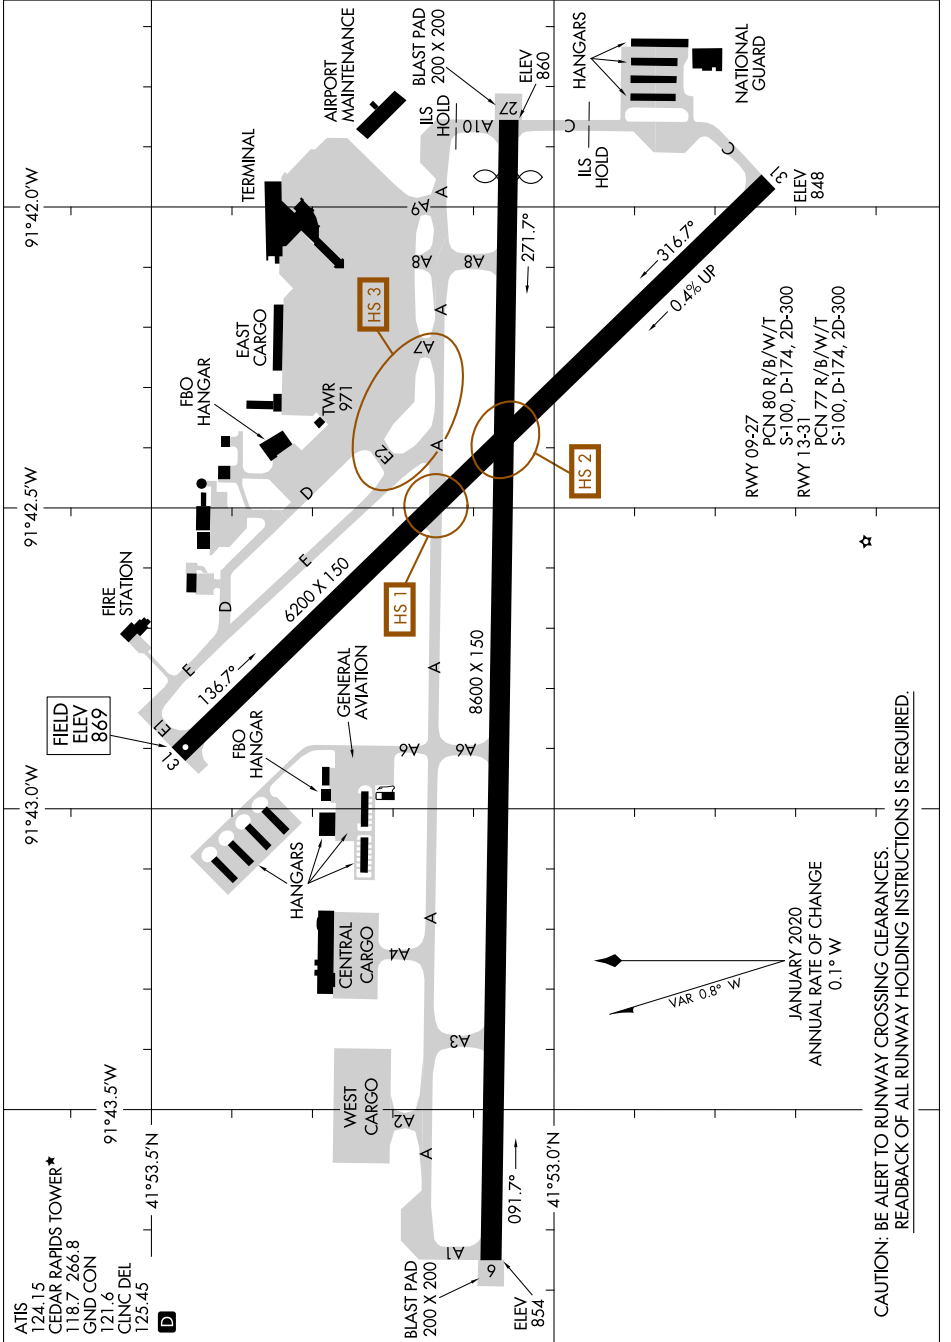

AIRPORT DIAGRAM

THE EASTERN IOWA (CID)
CEDAR RAPIDS, IOWA

AL-250 (FAA)

NC-3, 15 JUL 2021 to 12 AUG 2021

NC-3, 15 JUL 2021 to 12 AUG 2021

AIRPORT DIAGRAM

CEDAR RAPIDS, IOWA
THE EASTERN IOWA (CID)

ATIS 124.15
 CEDAR RAPIDS TOWER* 118.7 266.8
 GND CON 121.6
 CLNC DEL 125.45

RWY 09-27
 PCN 80 R/B/W/T
 S-100, D-174, 2D-300
 RWY 13-31
 PCN 77 R/B/W/T
 S-100, D-174, 2D-300

CAUTION: BE ALERT TO RUNWAY CROSSING CLEARANCES.
 READBACK OF ALL RUNWAY HOLDING INSTRUCTIONS IS REQUIRED.