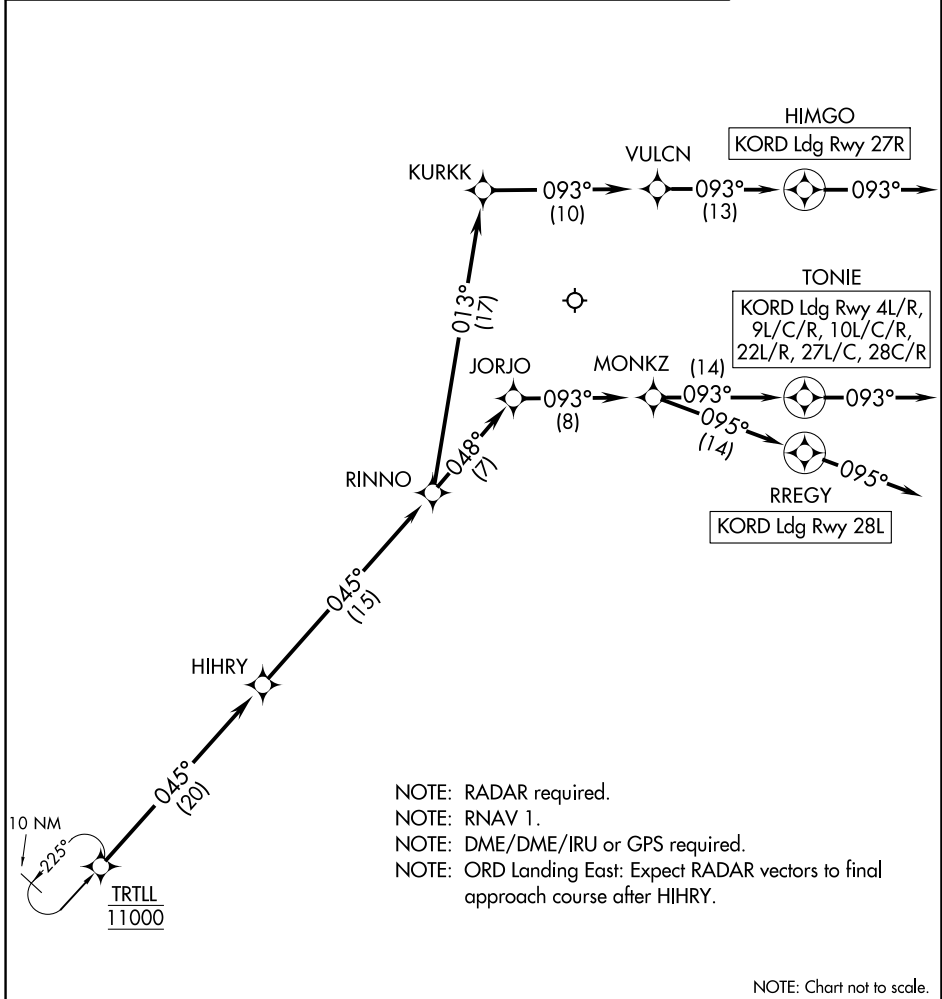

TRTLL SIX ARRIVAL (RNAV) Arrival Routes

ARRIVAL ROUTE DESCRIPTION

From TRTLL on track 045° to HIHRY, then on track 045° to RINNO.

LANDING RWYS 4L/R, 9L/C/R, 10L/C/R, 22L/R, 27L/C, 28C/R:

From RINNO on track 048° to JORJO, then on track 093° to MONKZ, then on track 093° to TONIE, then on track 093°. Expect RADAR vectors to final approach course.

LANDING RWY 27R: From RINNO on track 013° to KURKK, then on track 093° to VULCN, then on track 093° to HIMGO, then on track 093°. Expect RADAR vectors to final approach course.

LANDING RWY 28L: From RINNO on track 048° to JORJO, then on track 093° to MONKZ, then on track 095° to RREGY, then on track 095°. Expect RADAR vectors to final approach course.

CHICAGO APP CON
119.0 292.125
D-ATIS
135.4 282.225

- NOTE: RADAR required.
- NOTE: RNAV 1.
- NOTE: DME/DME/IRU or GPS required.
- NOTE: ORD Landing East: Expect RADAR vectors to final approach course after HIHRY.

NOTE: Chart not to scale.

EC-3, 09 SEP 2021 to 07 OCT 2021

EC-3, 09 SEP 2021 to 07 OCT 2021

TRTLL SIX ARRIVAL (RNAV) Arrival Routes