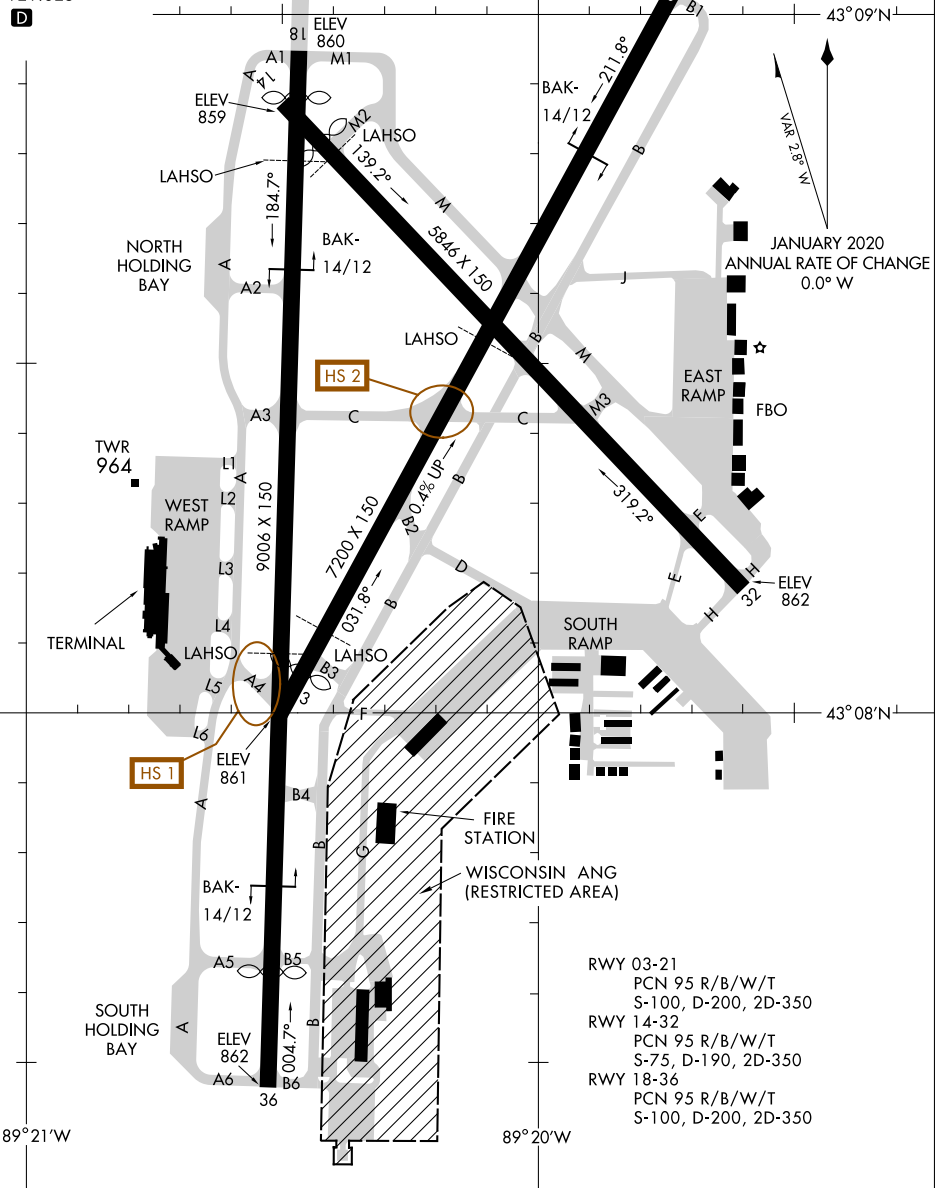

21112

AIRPORT DIAGRAM

DANE COUNTY RGNL-TRUAX FLD (MSN)

AL-245 (FAA)

MADISON, WISCONSIN

ATIS
 124.65 278.3
 MADISON TOWER*
 119.3 257.8
 GND CON
 121.9 348.6
 CLNC DEL
 121.625

CAUTION: BE ALERT TO RUNWAY CROSSING CLEARANCES.
 READBACK OF ALL RUNWAY HOLDING INSTRUCTIONS IS REQUIRED.

EC-3, 09 SEP 2021 to 07 OCT 2021

EC-3, 09 SEP 2021 to 07 OCT 2021

AIRPORT DIAGRAM

21112

DANE COUNTY RGNL-TRUAX FLD (MSN)

MADISON, WISCONSIN