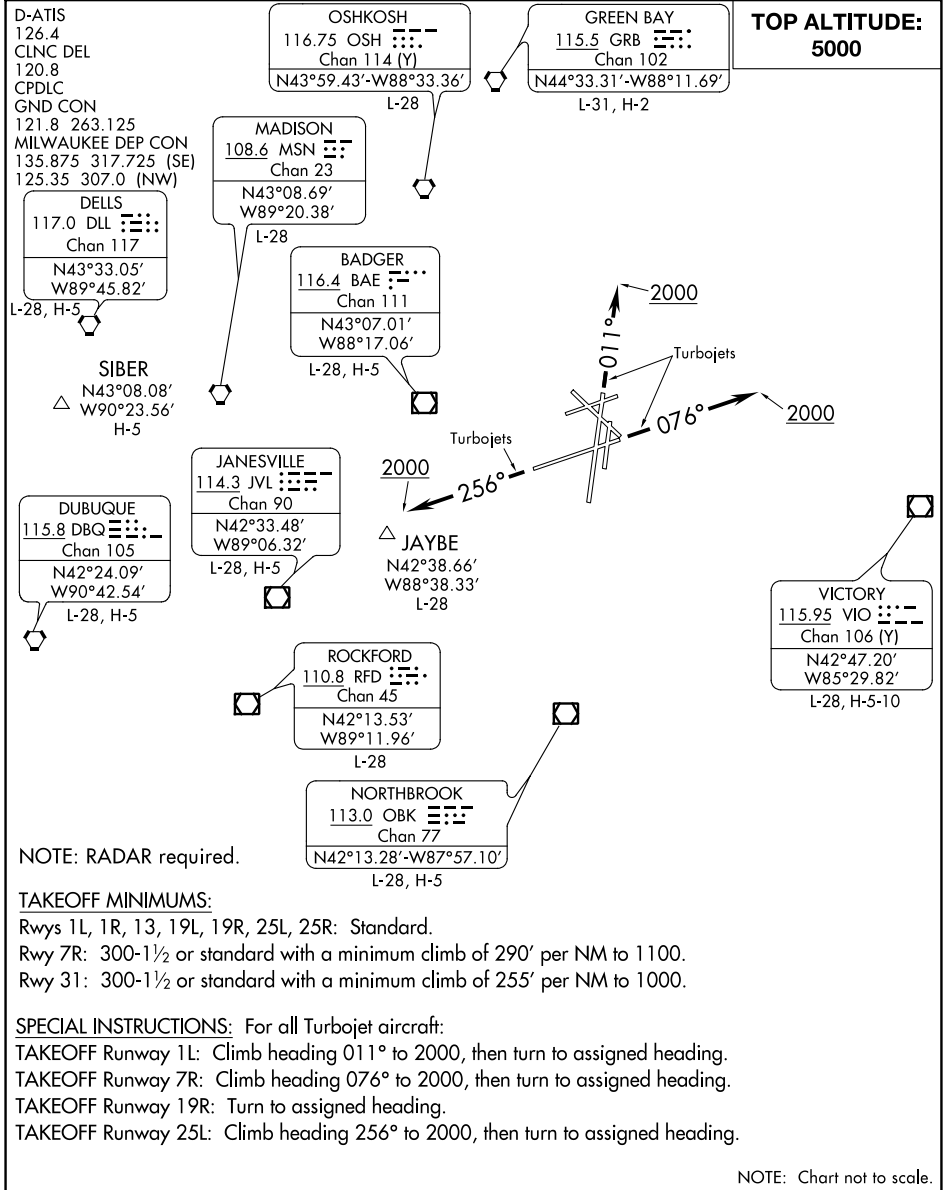

# MITCHELL SIX DEPARTURE

AL-262 (FAA)

GENERAL MITCHELL INTL (MKE)  
MILWAUKEE, WISCONSIN

EC-3, 09 SEP 2021 to 07 OCT 2021

EC-3, 09 SEP 2021 to 07 OCT 2021

**DEPARTURE ROUTE DESCRIPTION**

All aircraft expect RADAR vectors to join filed/assigned route. Maintain 5000 or assigned lower altitude. Expect clearance to requested altitude/flight level ten minutes after departure.

# MITCHELL SIX DEPARTURE