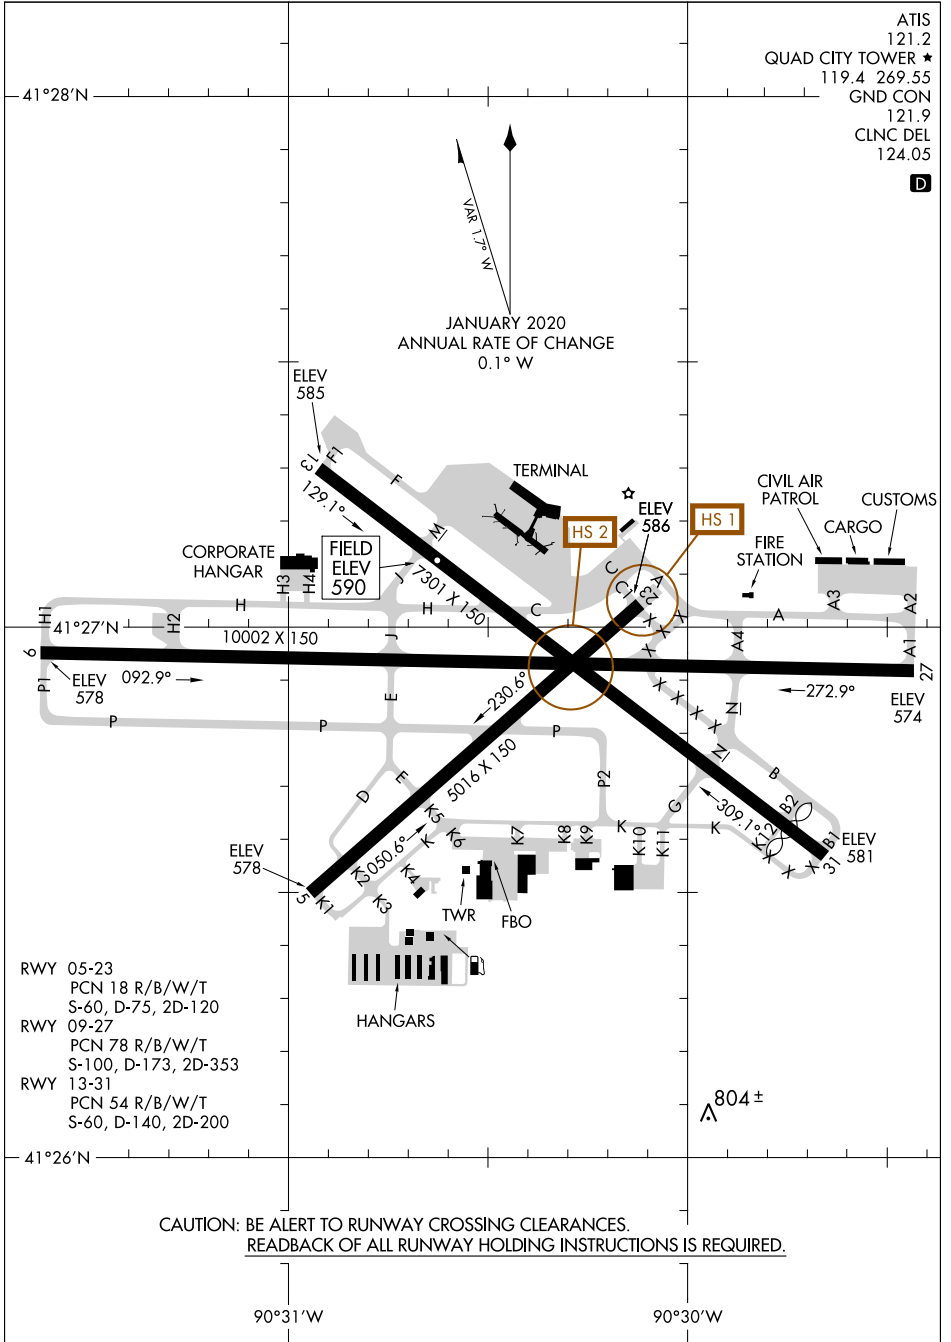

AIRPORT DIAGRAM

AL-269 (FAA)

QUAD CITIES INTL (MLI)
MOLINE, ILLINOIS

EC-3, 09 SEP 2021 to 07 OCT 2021

EC-3, 09 SEP 2021 to 07 OCT 2021

AIRPORT DIAGRAM

MOLINE, ILLINOIS
QUAD CITIES INTL (MLI)