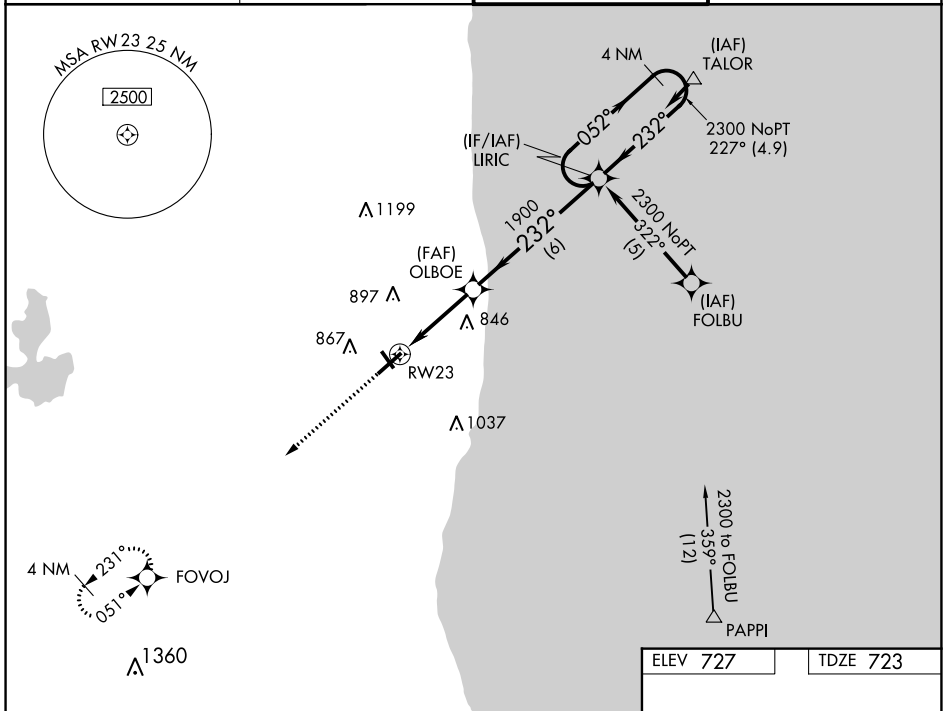

WAAS CH 86211 W23A	APP CRS 232°	Rwy Idg 6001 TDZE 723 Apt Elev 727
--	------------------------	---

RNAV (GPS) RWY 23

WAUKEGAN NTL (UGN)

⚠ Circling to Rwy 14, 32 NA at night. For uncompensated Baro-VNAV systems, LNAV/VNAV NA below -16° C (4° F) or above 54° C (130° F). DME/DME RNP-0.3 NA. For inoperative ALS, increase LNAV/VNAV all Cats visibility to ½ SM.

MISSED APPROACH: Climb to 2400 direct FOVOJ and hold.

ATIS 132.4	CHICAGO APP CON 120.55	WAUKEGAN TOWER ★ 120.05 (CTAF) 0 273.55	GND CON 121.65
----------------------	----------------------------------	---	--------------------------

EC-3, 09 SEP 2021 to 07 OCT 2021

EC-3, 09 SEP 2021 to 07 OCT 2021

CATEGORY	A	B	C	D
LPV DA	980-½ 257 (300-½)			
LNAV/VNAV DA	1020-½ 297 (300-½)		1020-¾ 297 (300-¾)	
LNAV MDA	1160-½ 437 (500-½)	1160-¾ 437 (500-¾)	1160-1 437 (500-1)	1160-1 437 (500-1)
CIRCLING	1220-1 493 (500-1)	1220-½ 493 (500-½)	1400-2¼ 673 (700-2¼)	1400-2¼ 673 (700-2¼)