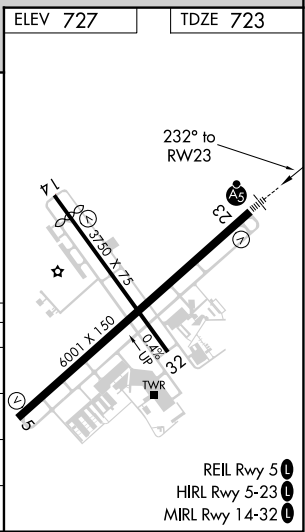

CATEGORY	A	B	C	D
LPV DA	980-½ 257 (300-½)			
LNAV/VNAV DA	1020-½ 297 (300-½)		1020-¾ 297 (300-¾)	
LNAV MDA	1160-½ 437 (500-½)	1160-¾ 437 (500-¾)	1160-1 437 (500-1)	1160-1 437 (500-1)
CIRCLING	1220-1 493 (500-1)	1220-½ 493 (500-½)	1400-2¼ 673 (700-2¼)	1400-2¼ 673 (700-2¼)