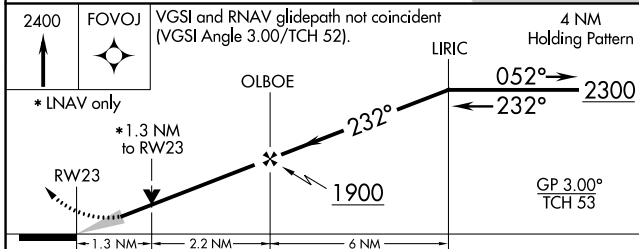

WAAS CH 86211 W23A	APP CRS 232°	Rwy Idg 6001 TDZE 723 Apt Elev 727
--	------------------------	---

RNAV (GPS) RWY 23

WAUKEGAN NTL (UGN)

⚠ Circling to Rwy 14, 32 NA at night. For uncompensated Baro-VNAV systems, LNAV/VNAV NA below -16° C (4° F) or above 54° C (130° F). DME/DME RNP-0.3 NA. For inoperative ALS, increase LNAV/VNAV all Cats visibility to ½ SM.

MISSED APPROACH: Climb to 2400 direct FOVOJ and hold.

ATIS 132.4	CHICAGO APP CON 120.55	WAUKEGAN TOWER ★ 120.05 (CTAF) 0 273.55	GND CON 121.65
----------------------	----------------------------------	---	--------------------------

EC-3, 09 SEP 2021 to 07 OCT 2021

EC-3, 09 SEP 2021 to 07 OCT 2021

CATEGORY	A	B	C	D
LPV DA	980-½ 257 (300-½)			
LNAV/VNAV DA	1020-½ 297 (300-½)		1020-¾ 297 (300-¾)	
LNAV MDA	1160-½ 437 (500-½)	1160-¾ 437 (500-¾)	1160-1 437 (500-1)	1160-1 437 (500-1)
CIRCLING	1220-1 493 (500-1)	1220-½ 493 (500-½)	1400-2¼ 673 (700-2¼)	1400-2¼ 673 (700-2¼)