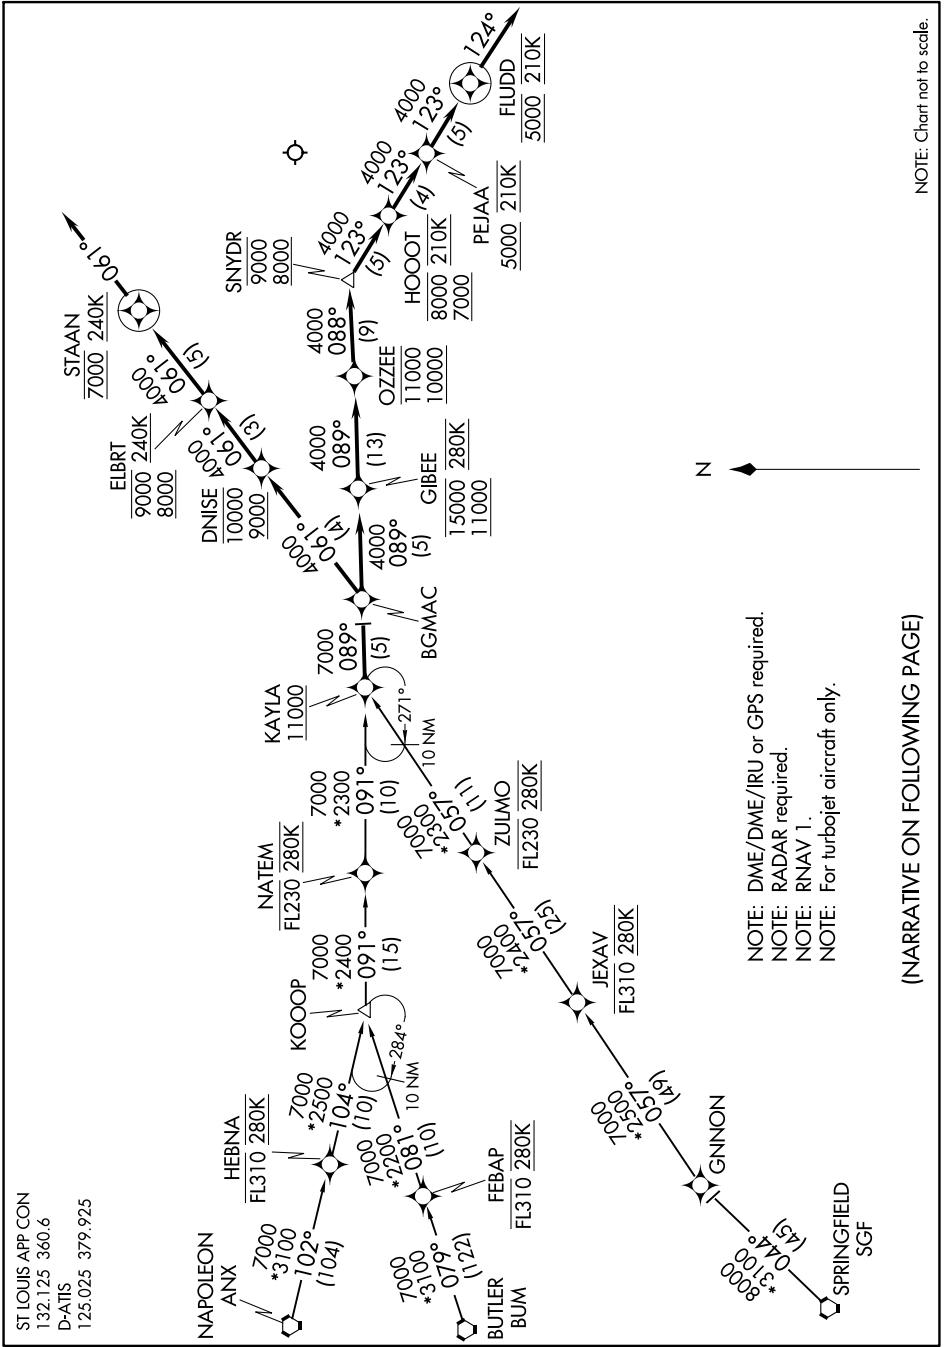

(KAYLA.KAYLA3) 18312

KAYLA THREE ARRIVAL (RNAV)

AL-360 (FAA)

ST LOUIS LAMBERT INTL (STL)
ST. LOUIS, MISSOURI

NC-3, 07 OCT 2021 to 04 NOV 2021

KAYLA THREE ARRIVAL (RNAV)

(KAYLA.KAYLA3) 12OCT17

NC-3, 07 OCT 2021 to 04 NOV 2021