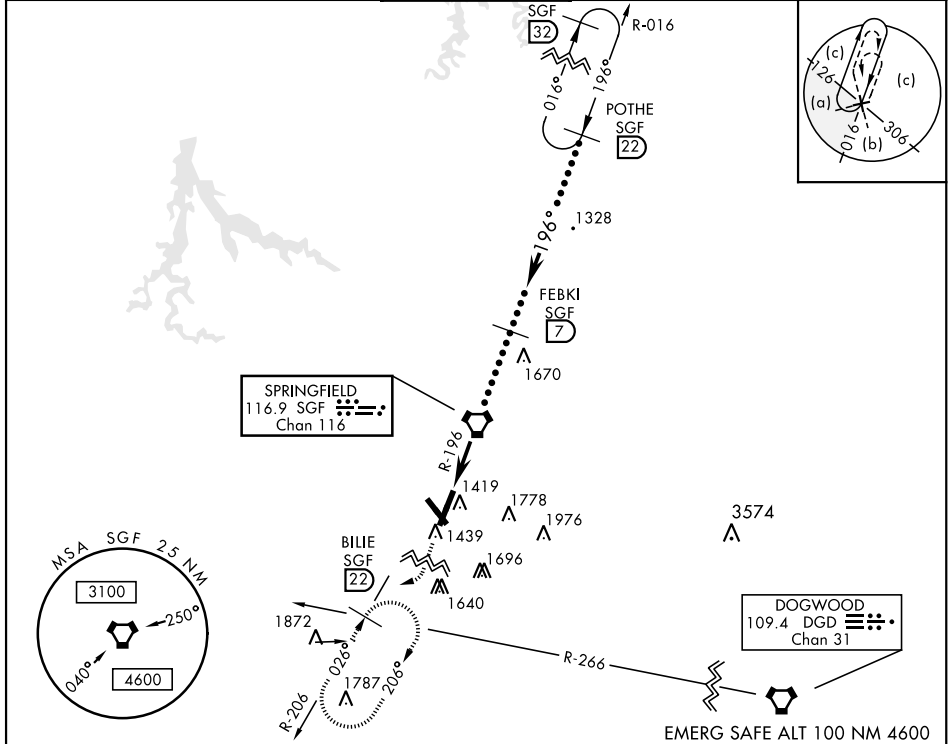

VORTAC SGF 116.9 Chan 116	APCH CRS 196°	Rwy Idg 7003 TDZE 1262 Arprt Elev 1268	JAL-604 [USAF]	SPRINGFIELD-BRANSON NATIONAL (KSGF)
---------------------------------	------------------	---	----------------	-------------------------------------

When local altimeter setting not received, use Monett altimeter setting. MALS (A4) MISSED APPROACH: Climb to 3000 then right turn via SGF VORTAC R-206 to BILLIE INT/SGF 22 DME and hold.

ATIS 135.125	SPRINGFIELD APP CON 121.1 290.5	SPRINGFIELD TOWER 119.9 257.8	GND CON 121.9 251.15	CLNC DEL 123.675
-----------------	------------------------------------	----------------------------------	-------------------------	---------------------

CATEGORY	MONETT ALTIMETER SETTING MINIMUMS		
	C	D	E
S-20	1760-1¼ 498 (500-1¼)	1760-1½ 498 (500-1½)	1760-1¾ 498 (500-1¾)
CIRCLING	1820-1½ 552 (600-1½)	1820-2 552 (600-2)	1920-2¼ 652 (700-2¼)
S-20	1860-1½ 598 (600-1½)	1860-1¾ 598 (600-1¾)	1860-2 598 (600-2)
CIRCLING	1920-1¾ 652 (700-1¾)	1920-2¾ 652 (700-2¾)	2020-2¾ 752 (800-2¾)

NC-3, 07 OCT 2021 to 04 NOV 2021

NC-3, 07 OCT 2021 to 04 NOV 2021