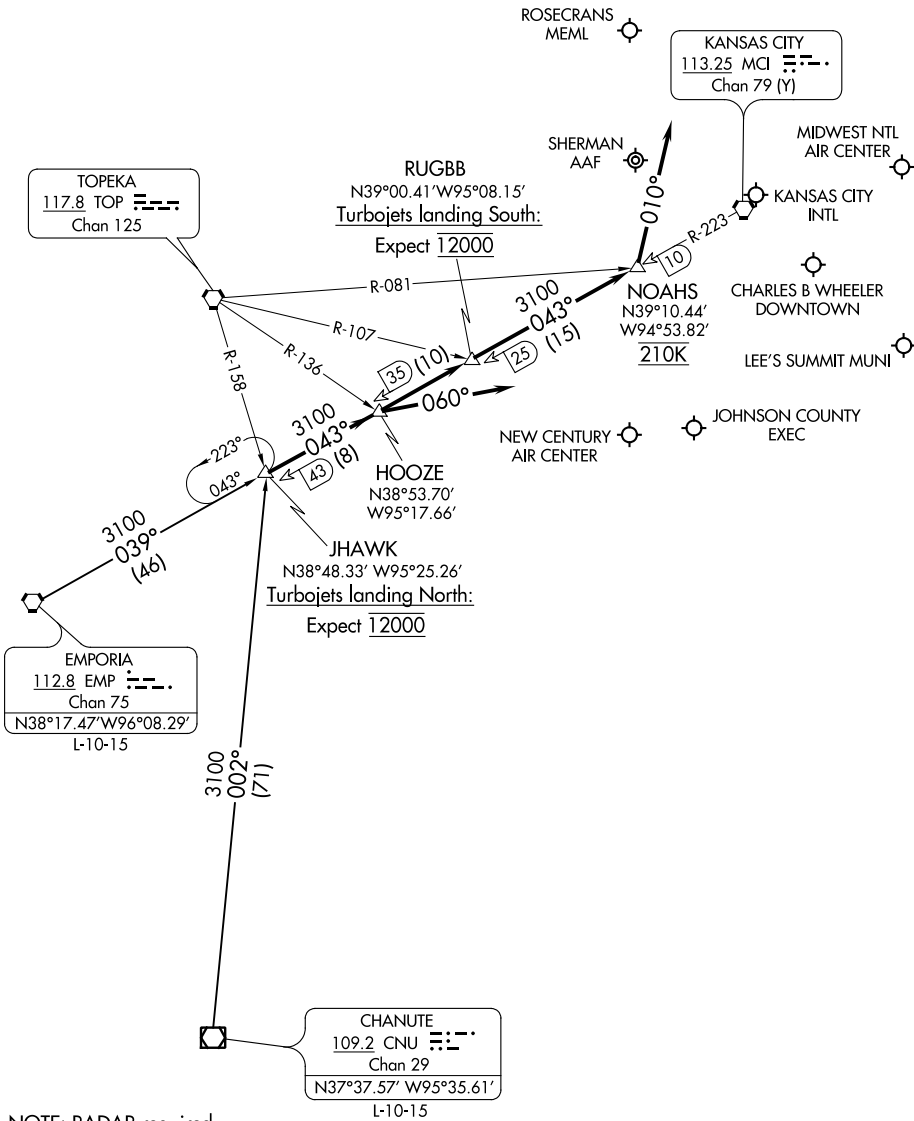

MCI D-ATIS
128.375
KANSAS CITY APP CON
120.95 318.1

NC-3, 07 OCT 2021 to 04 NOV 2021

NC-3, 07 OCT 2021 to 04 NOV 2021

NOTE: RADAR required.

NOTE: Chart not to scale.

(NARRATIVE ON FOLLOWING PAGE)