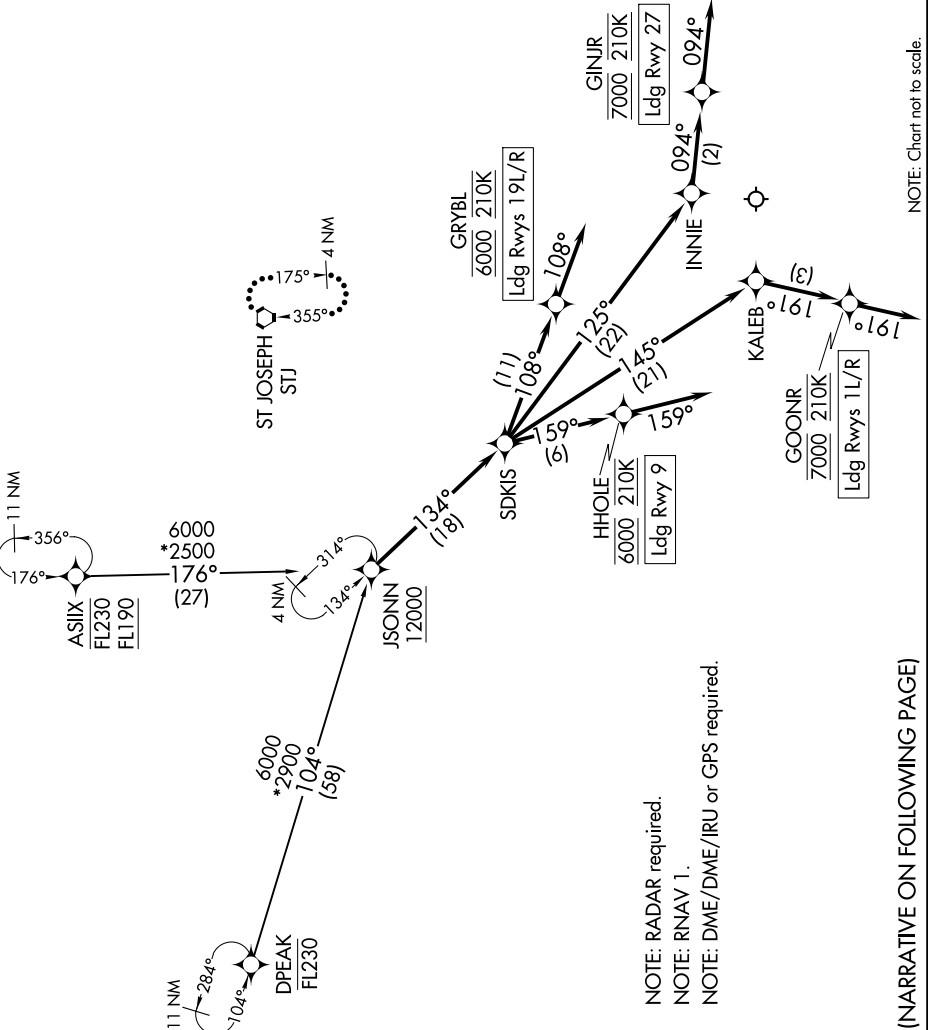

(JSONN.JSONN1) 21056

# JSONN ONE ARRIVAL (RNAV)

AL-780 (FAA)

KANSAS CITY INTL (MCI)  
KANSAS CITY, MISSOURI

MCI D-ATIS  
128.375  
KANSAS CITY APP CON  
120.95 318.1

NOTE: Chart not to scale.

NC-3, 07 OCT 2021 to 04 NOV 2021

(NARRATIVE ON FOLLOWING PAGE)

# JSONN ONE ARRIVAL (RNAV)

(JSONN.JSONN1) 25FEB21

KANSAS CITY, MISSOURI  
KANSAS CITY INTL (MCI)