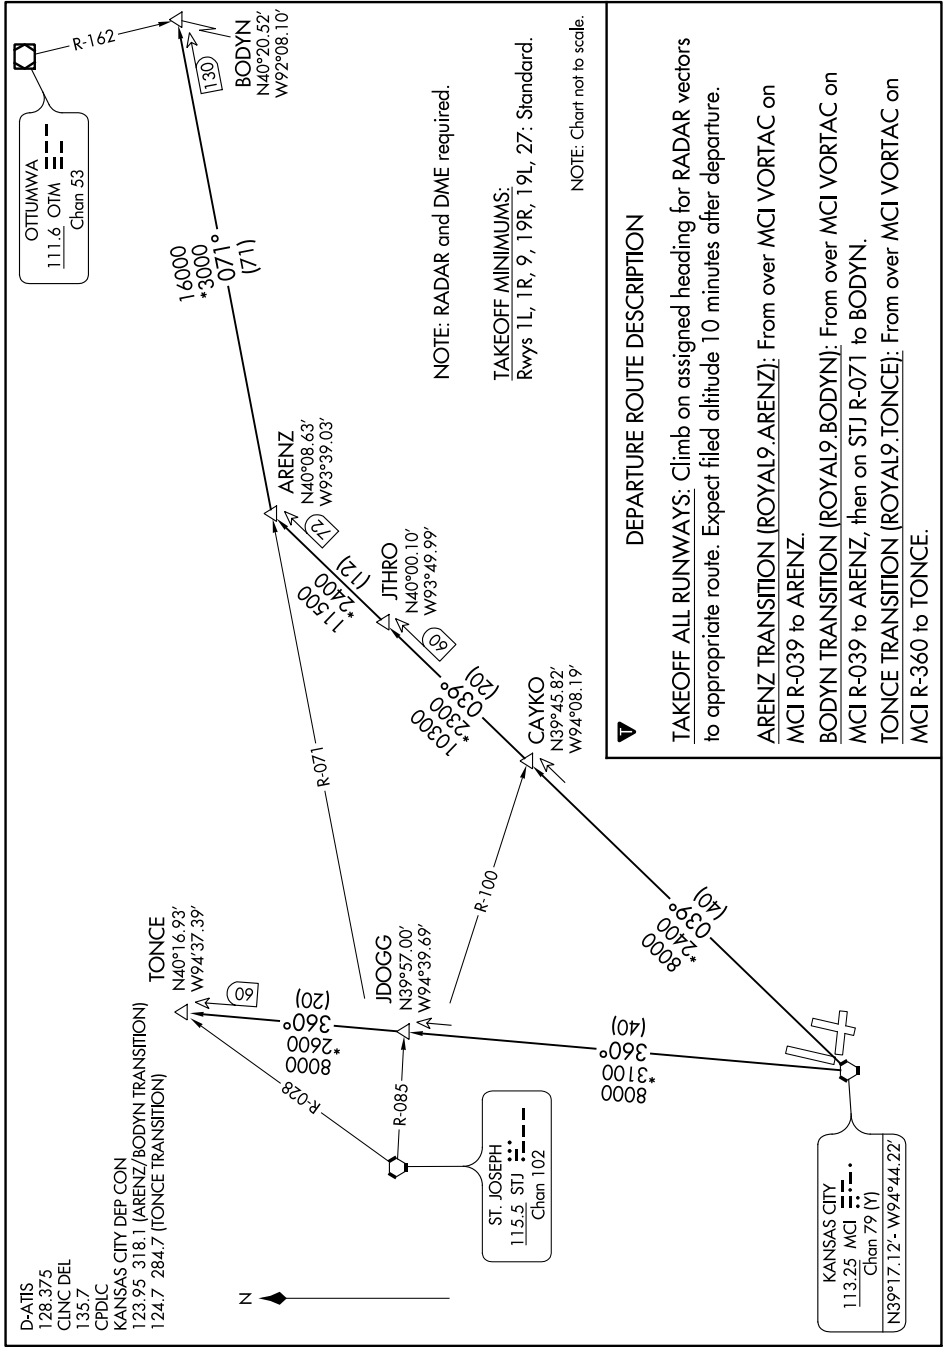

ROYAL NINE DEPARTURE

AL-780 (FAA)

KANSAS CITY INTL (MCI)
KANSAS CITY, MISSOURI

NC-3, 07 OCT 2021 to 04 NOV 2021

NOTE: RADAR and DME required.

TAKEOFF MINIMUMS:
Rwys 1L, 1R, 9, 19R, 19L, 27: Standard.

NOTE: Chart not to scale.

ST. JOSEPH
115.5 STJ
Chan 102

KANSAS CITY
113.25 MCI
Chan 79 (V)
N39°17.12' W94°44.22'

NC-3, 07 OCT 2021 to 04 NOV 2021