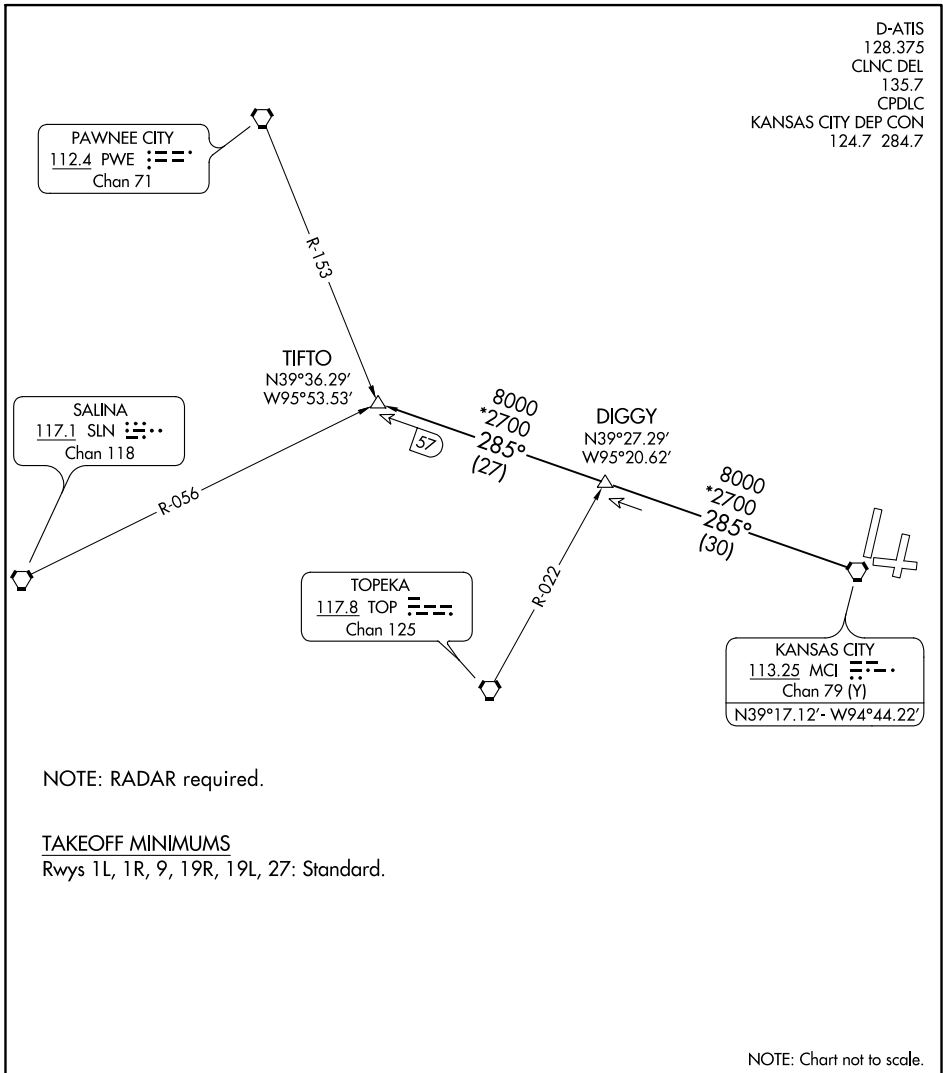

D-ATIS  
128.375  
CLNC DEL  
135.7  
CPDLC  
KANSAS CITY DEP CON  
124.7 284.7

NC-3, 07 OCT 2021 to 04 NOV 2021

NC-3, 07 OCT 2021 to 04 NOV 2021

NOTE: Chart not to scale.

DEPARTURE ROUTE DESCRIPTION

TAKEOFF ALL RUNWAYS: Climb on assigned heading for RADAR vectors to appropriate route. Expect filed altitude 10 minutes after departure.

TIFTO TRANSITION (TIFTO6.TIFTO): From over MCI VORTAC on MCI R-285 to TIFTO.