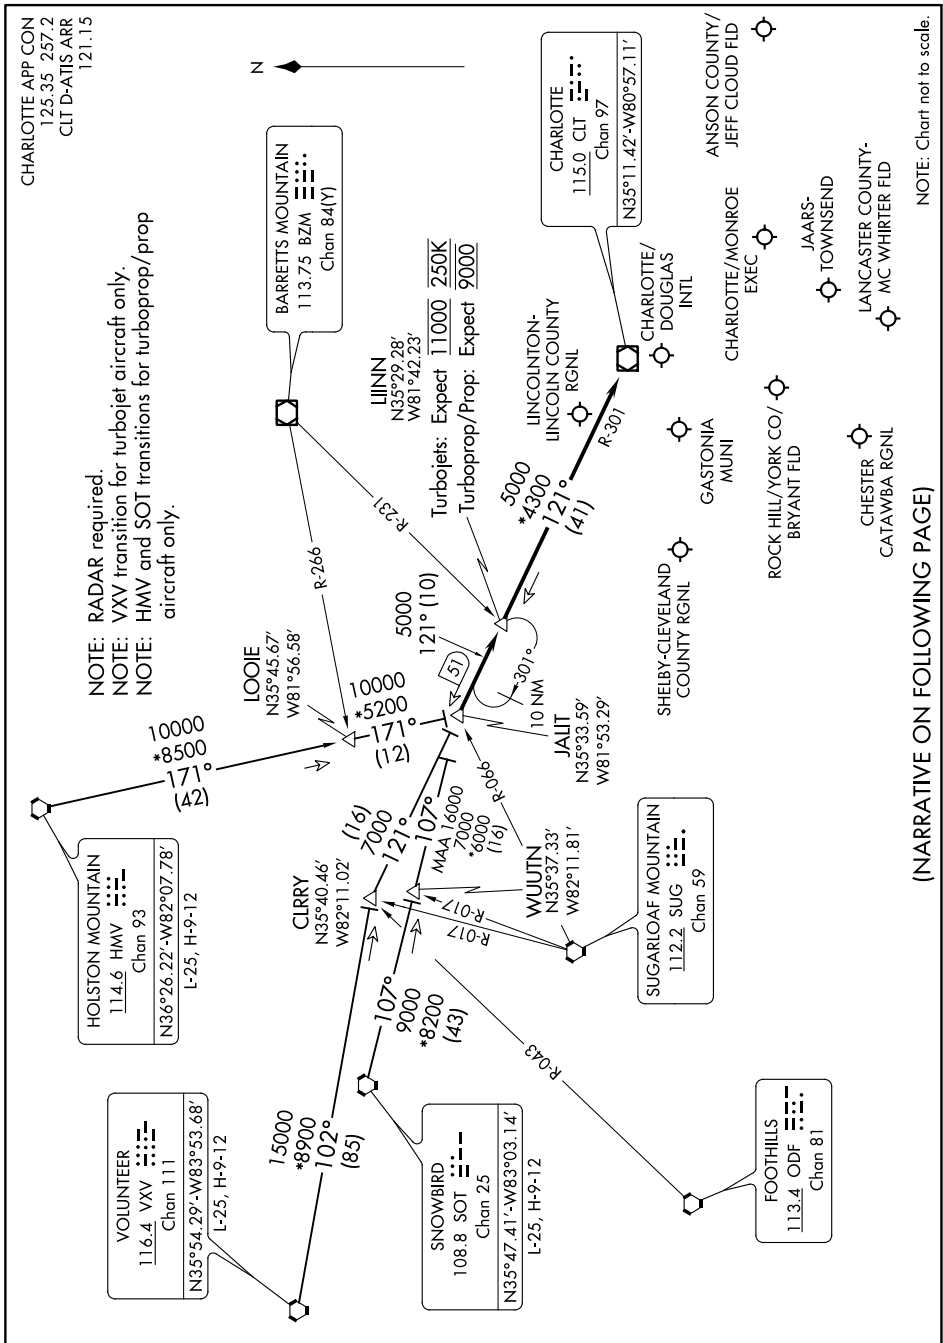

LIINN THREE ARRIVAL

CHARLOTTE, NORTH CAROLINA

SE-2, 21 MAR 2024 to 18 APR 2024

(NARRATIVE ON FOLLOWING PAGE)

NOTE: Chart not to scale.

LIINN THREE ARRIVAL

CHARLOTTE, NORTH CAROLINA

SE-2, 21 MAR 2024 to 18 APR 2024