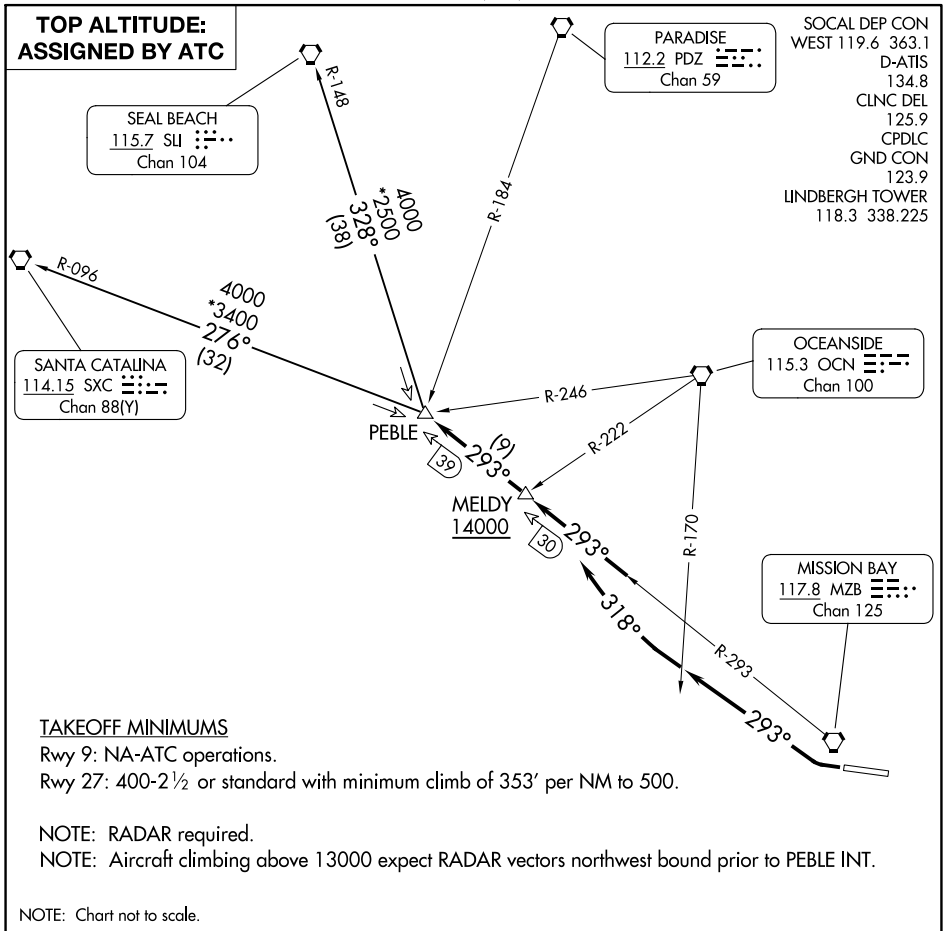

# PEBLE SIX DEPARTURE

AL-373 (FAA)

SAN DIEGO INTL (SAN)  
SAN DIEGO, CALIFORNIA

SW-3, 21 MAR 2024 to 18 APR 2024

SW-3, 21 MAR 2024 to 18 APR 2024

## DEPARTURE ROUTE DESCRIPTION

**TAKEOFF RUNWAY 27:** Climbing right turn heading 293° until crossing OCN VORTAC R-170, then turn right heading 318° to intercept MZB VORTAC R-293 to cross MELDY INT/MZB 30 DME at or above 14000 (or lower ATC assigned altitude) then on MZB R-293 to PEBLE INT/MZB 39 DME, thence. . .

. . . via (transition) or (assigned route). Maintain assigned altitude.

**SANTA CATALINA TRANSITION (PEBLE6.SXC):** From over PEBLE INT on SXC R-096 to SXC VORTAC.

**SEAL BEACH TRANSITION (PEBLE6.SLI):** From over PEBLE INT on SLI R-148 to SLI VORTAC.

# PEBLE SIX DEPARTURE