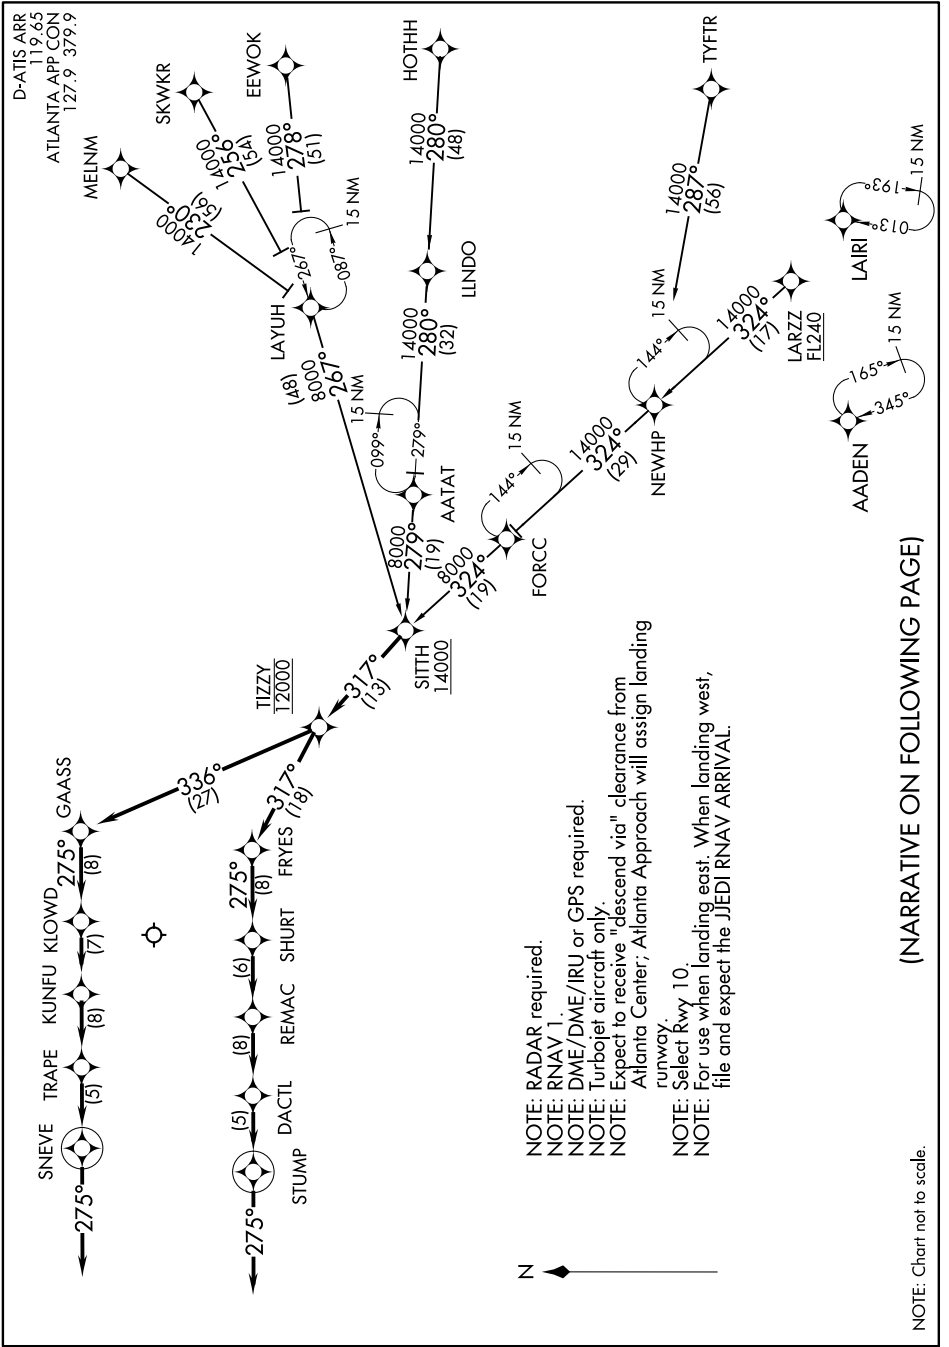

(SITTH.SITTH2) 18032

# SITTH TWO ARRIVAL(RNAV)

AL-26 (FAA)

HARTSFIELD-JACKSON ATLANTA INTL (ATL)  
ATLANTA, GEORGIA

SE-4, 11 JUL 2024 to 08 AUG 2024

(NARRATIVE ON FOLLOWING PAGE)

NOTE: Chart not to scale.

SE-4, 11 JUL 2024 to 08 AUG 2024