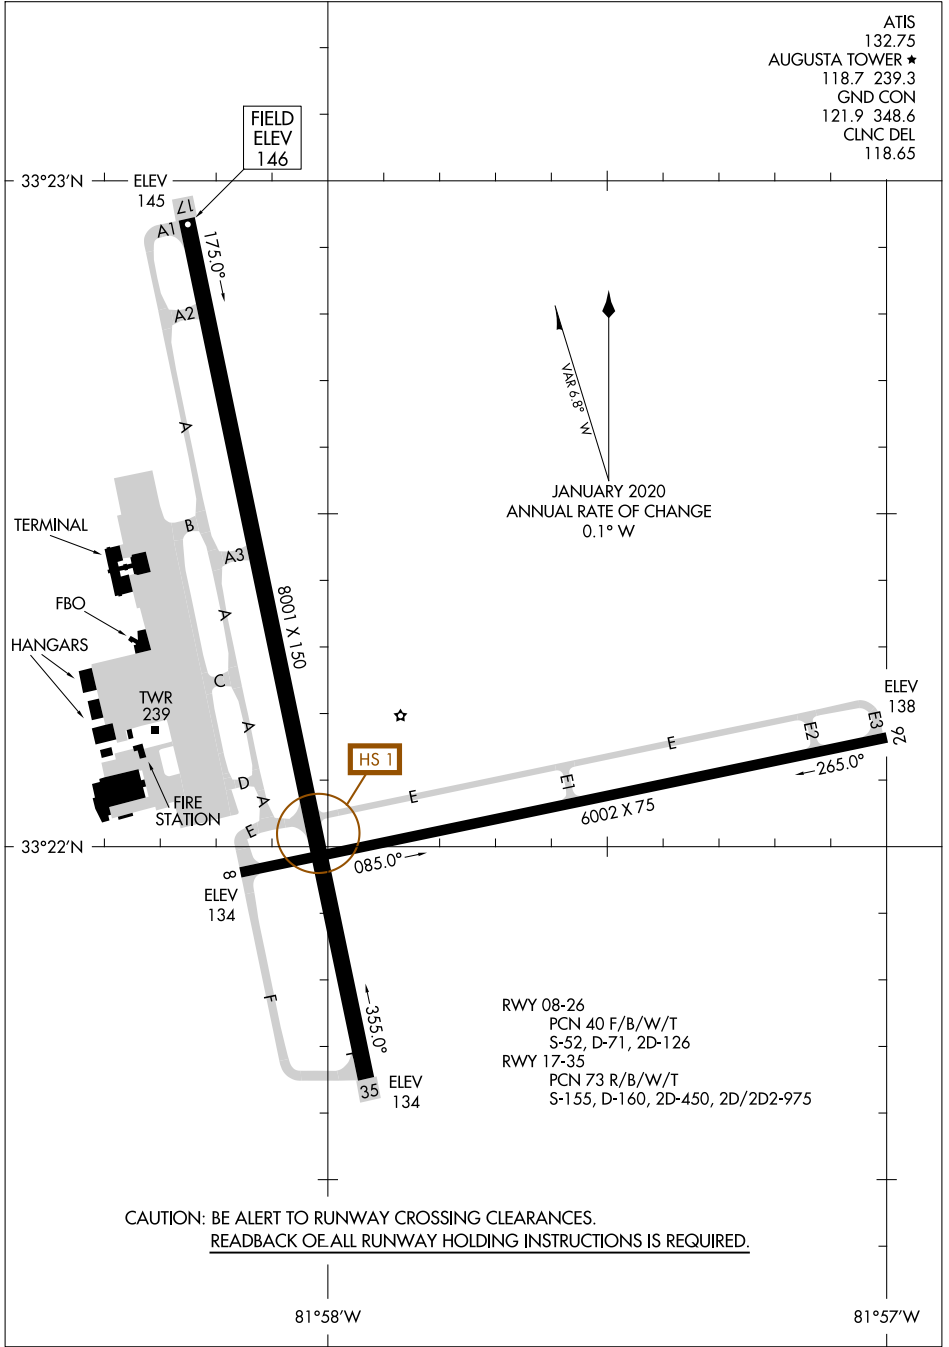

23110
AIRPORT DIAGRAM

AL-27 (FAA)

AUGUSTA RGNL AT BUSH FLD (AGS)
 AUGUSTA, GEORGIA

ATIS
 132.75
 AUGUSTA TOWER ★
 118.7 239.3
 GND CON
 121.9 348.6
 CLNC DEL
 118.65

SE-4, 11 JUL 2024 to 08 AUG 2024

SE-4, 11 JUL 2024 to 08 AUG 2024

CAUTION: BE ALERT TO RUNWAY CROSSING CLEARANCES.
READBACK OF ALL RUNWAY HOLDING INSTRUCTIONS IS REQUIRED.

AIRPORT DIAGRAM
 23110

AUGUSTA, GEORGIA
AUGUSTA RGNL AT BUSH FLD (AGS)