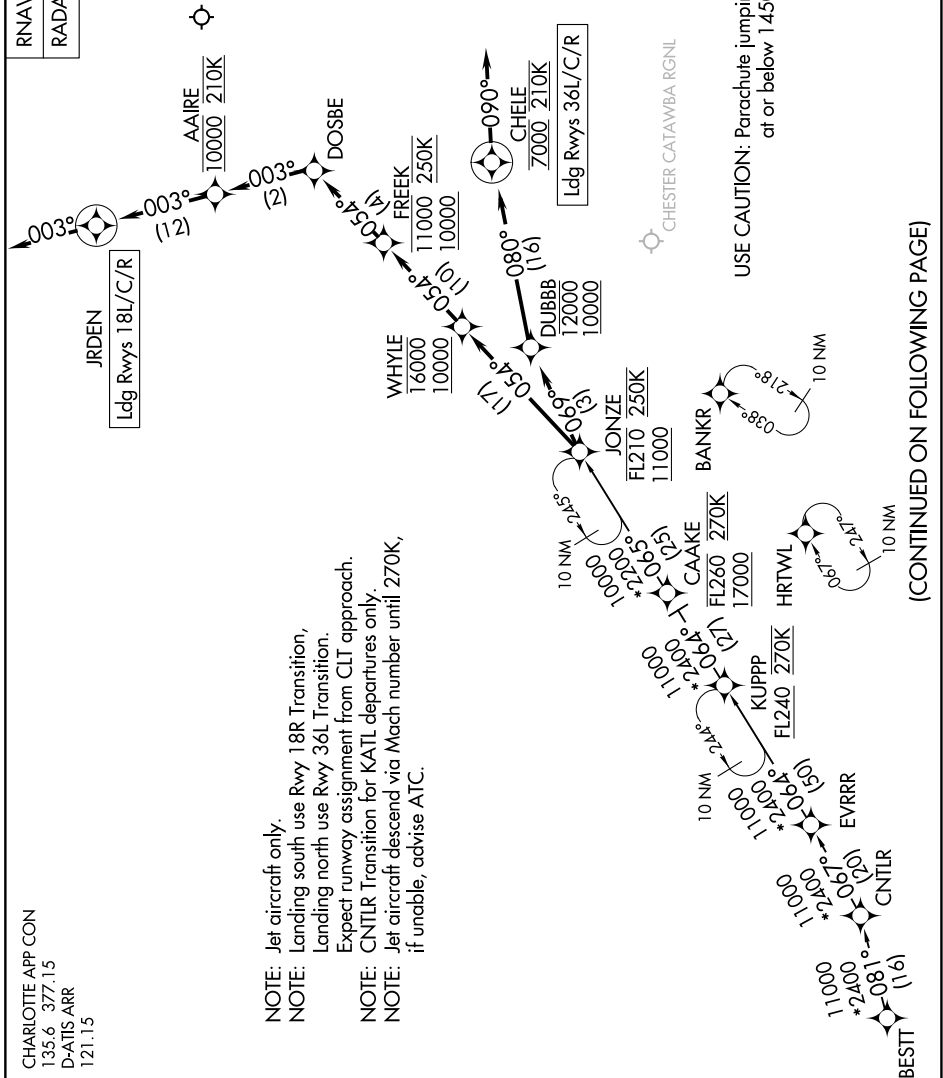

JONZE FIVE ARRIVAL (RNAV)

SE-2, 11 JUL 2024 to 08 AUG 2024

CHARLOTTE APP CON
135.6 377.15
D-ATIS ARR
121.15

RNAV 1 - DME/DME/IRU or GPS.
RADAR required.

NOTE: Chart not to scale.

(CONTINUED ON FOLLOWING PAGE)

SE-2, 11 JUL 2024 to 08 AUG 2024

JONZE FIVE ARRIVAL (RNAV)