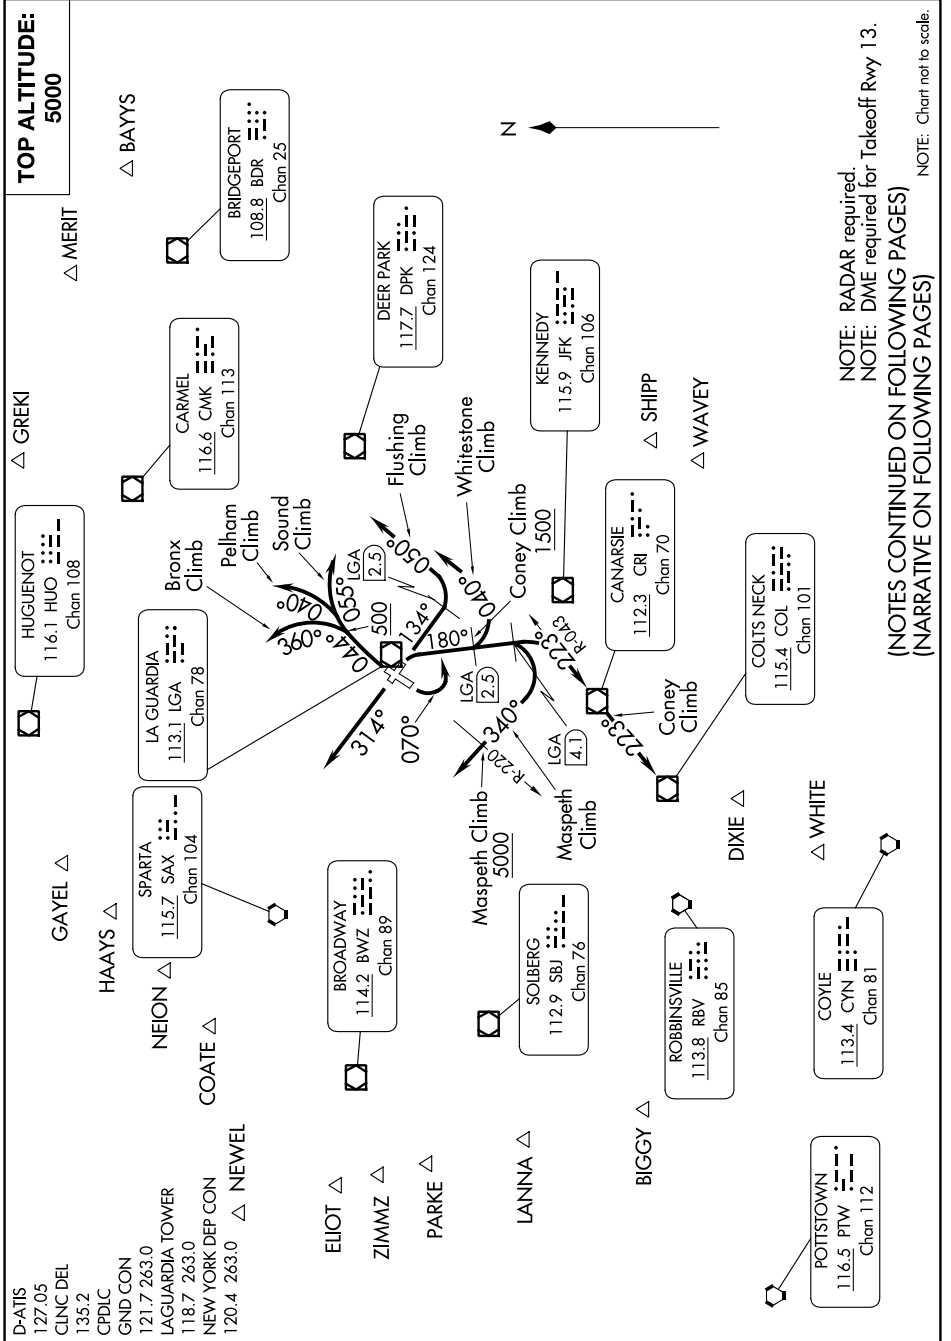

LAGUARDIA SEVEN DEPARTURE

NE-2, 11 JUL 2024 to 08 AUG 2024

NOTE: RADAR required.
 NOTE: DME required for Takeoff Rwy 13.

(NOTES CONTINUED ON FOLLOWING PAGES)
 (NARRATIVE ON FOLLOWING PAGES)

NOTE: Chart not to scale.

NE-2, 11 JUL 2024 to 08 AUG 2024

LAGUARDIA SEVEN DEPARTURE