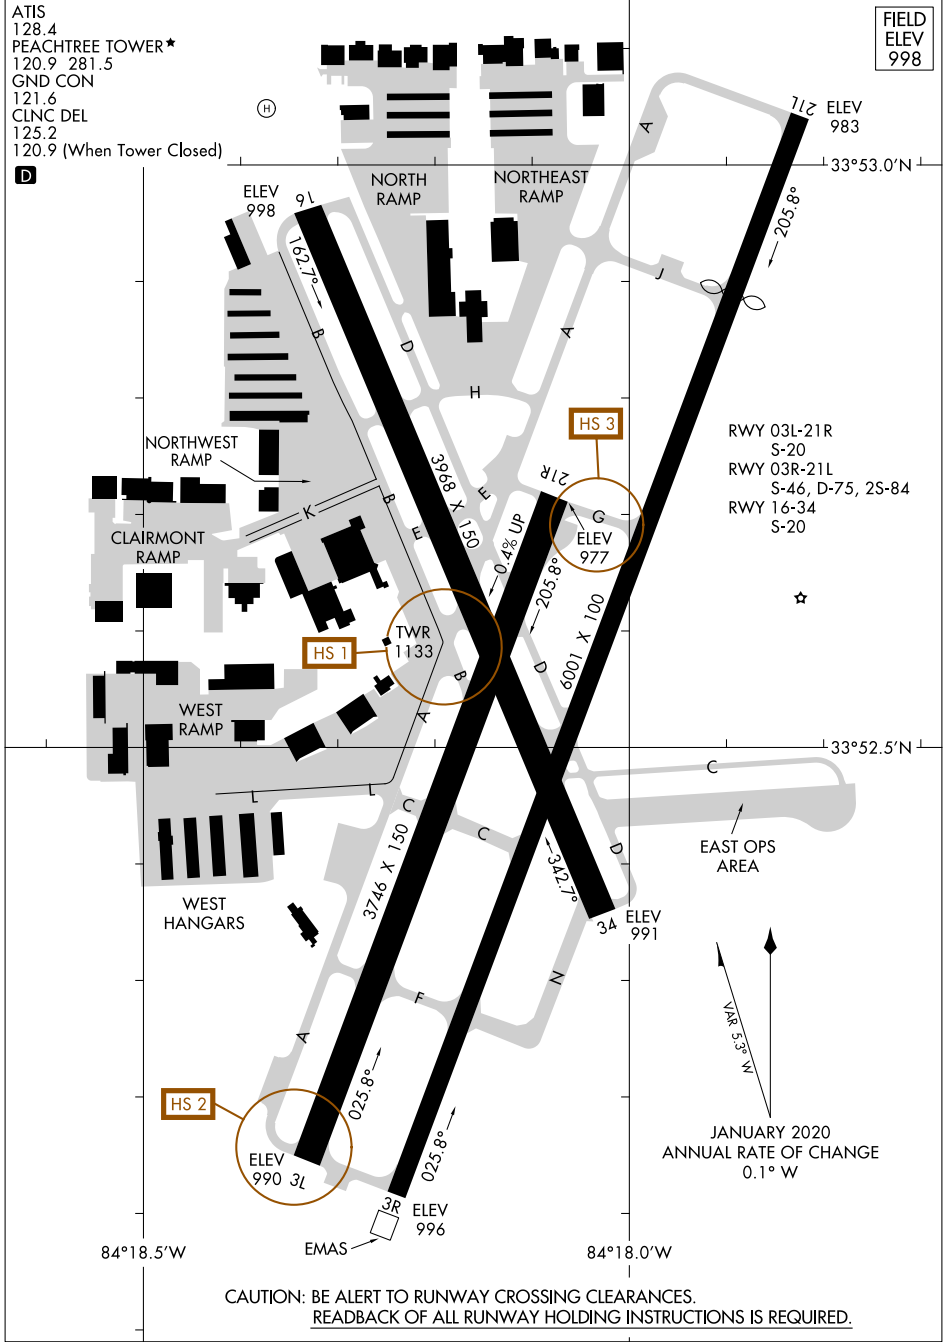

AIRPORT DIAGRAM

AL-469 (FAA)

DEKALB-PEACHTREE (PDK)
ATLANTA, GEORGIA

SE-4, 11 JUL 2024 to 08 AUG 2024

SE-4, 11 JUL 2024 to 08 AUG 2024

AIRPORT DIAGRAM

ATLANTA, GEORGIA
DEKALB-PEACHTREE (PDK)