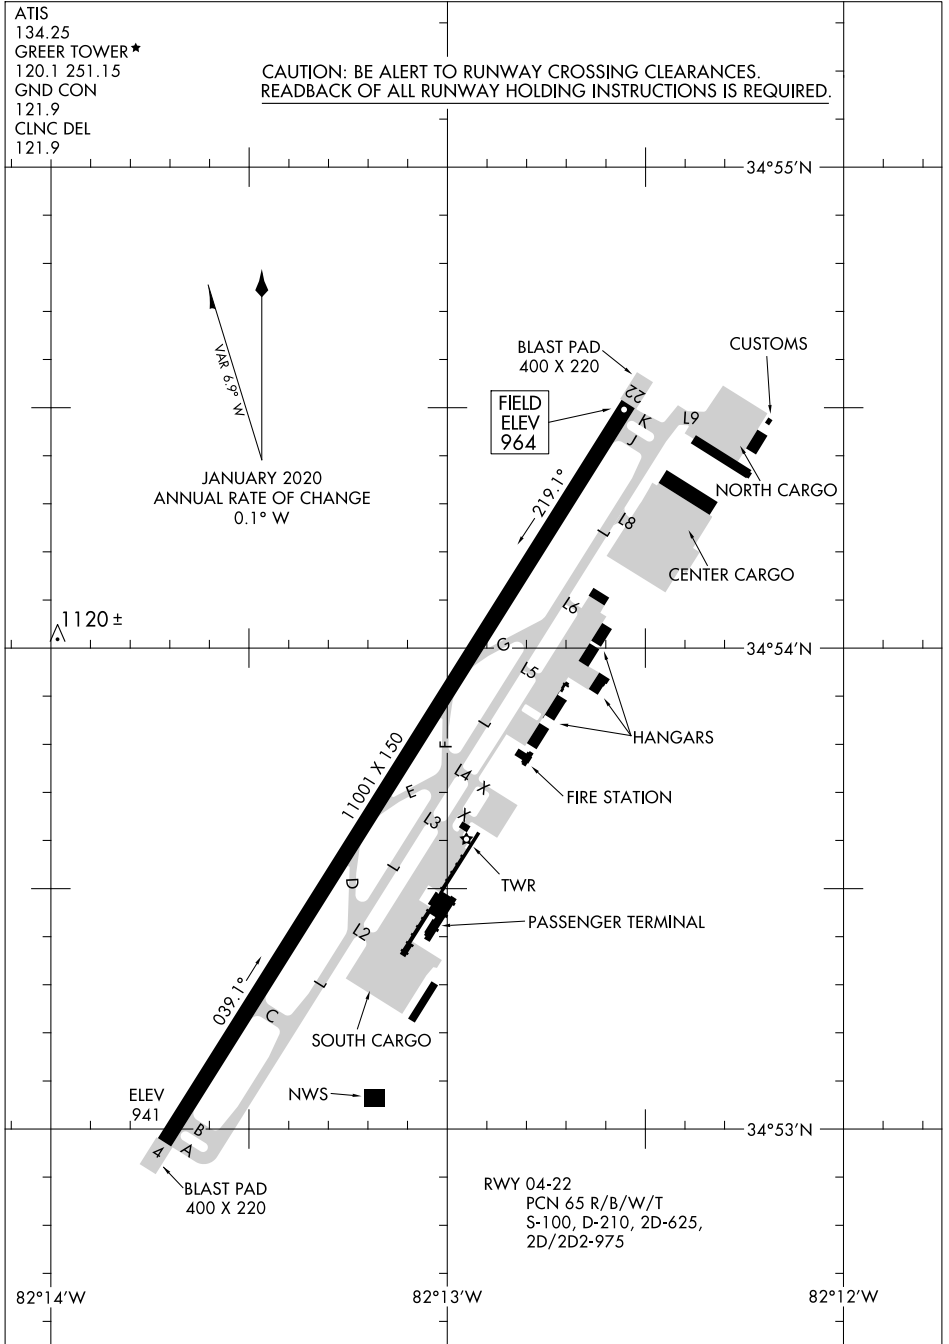

24081

AIRPORT DIAGRAM

GREENVILLE SPARTANBURG INTL (GSP)
GREER, SOUTH CAROLINA

AL-5124 (FAA)

ATIS
134.25
GREER TOWER*
120.1 251.15
GND CON
121.9
CLNC DEL
121.9

CAUTION: BE ALERT TO RUNWAY CROSSING CLEARANCES.
READBACK OF ALL RUNWAY HOLDING INSTRUCTIONS IS REQUIRED.

SE-2, 11 JUL 2024 to 08 AUG 2024

SE-2, 11 JUL 2024 to 08 AUG 2024

AIRPORT DIAGRAM

GREENVILLE SPARTANBURG INTL (GSP)
GREER, SOUTH CAROLINA

24081