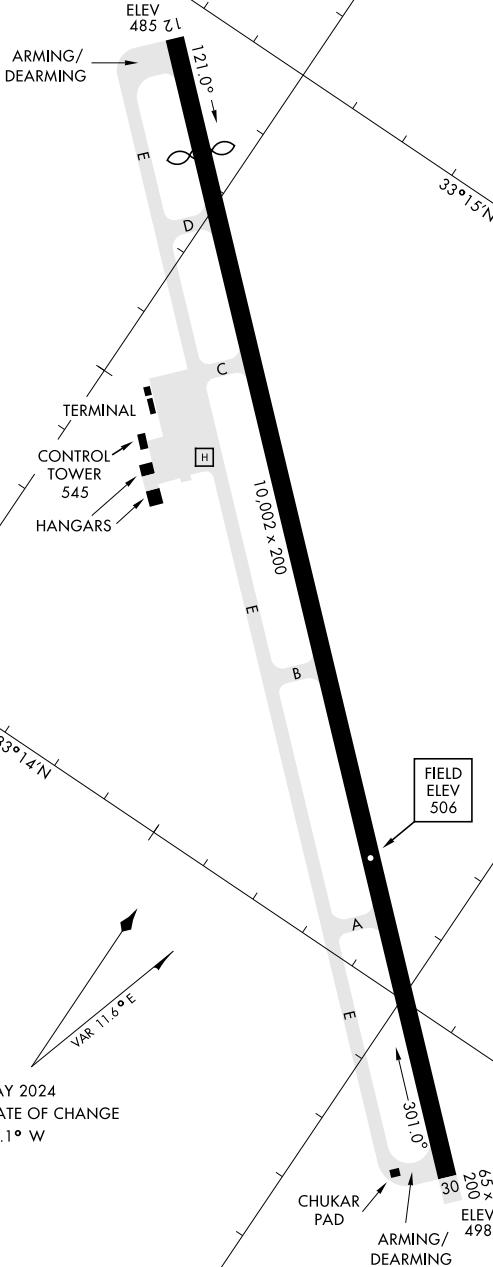

24137

AIRPORT DIAGRAM

SAN NICOLAS ISLAND NOLF (KNSI)

SAN NICOLAS ISLAND, CALIFORNIA

[USN]

SAN NICOLAS TOWER ★
126.85 379.3

SW-3, 11 JUL 2024 to 08 AUG 2024

SW-3, 11 JUL 2024 to 08 AUG 2024