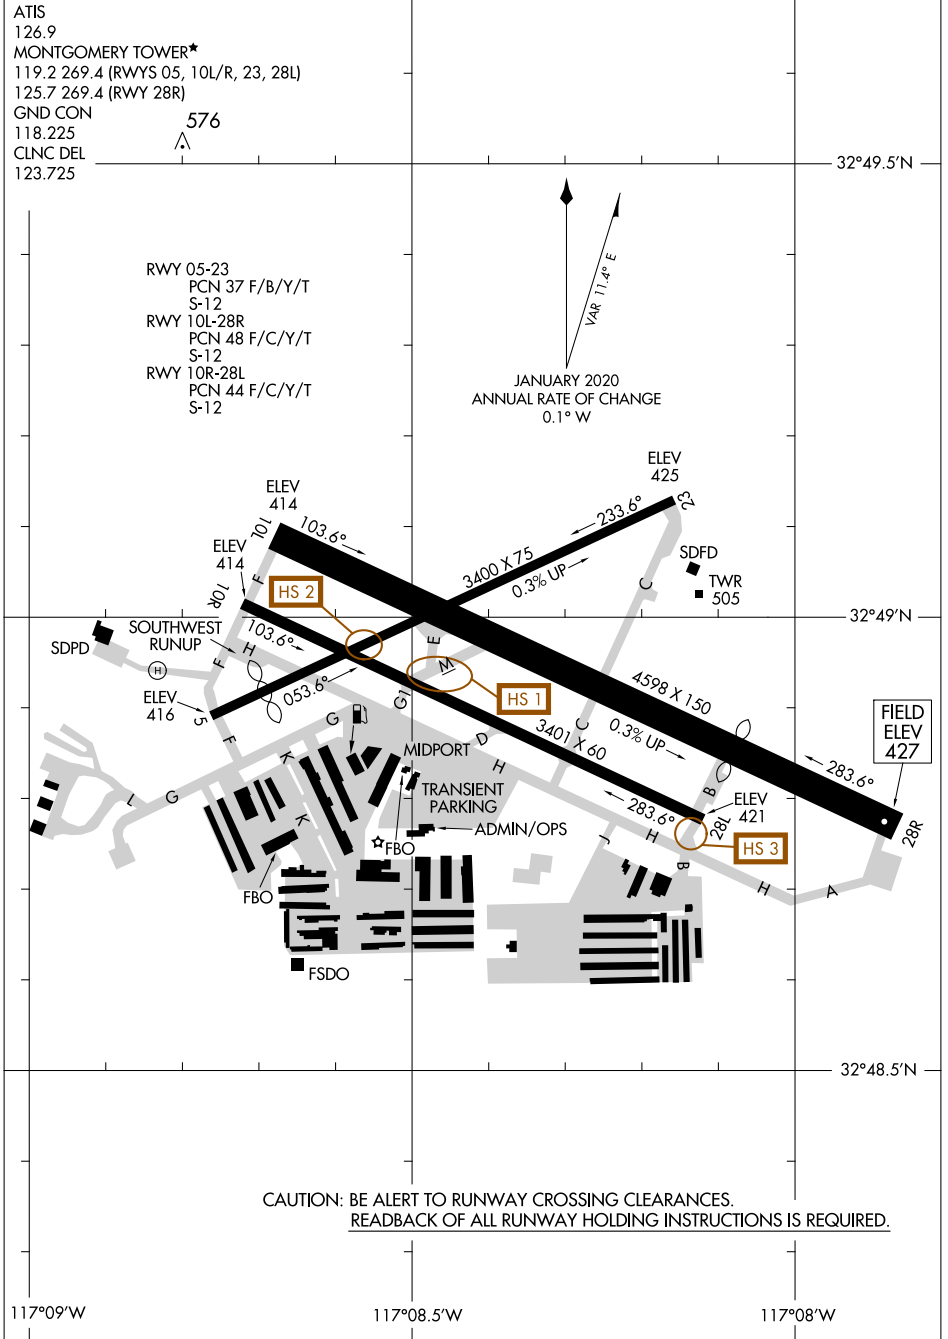

22083
AIRPORT DIAGRAM

MONTGOMERY-GIBBS EXEC (MYF)
SAN DIEGO, CALIFORNIA

AL-5401 (FAA)

SW-3, 11 JUL 2024 to 08 AUG 2024

22083
AIRPORT DIAGRAM

MONTGOMERY-GIBBS EXEC (MYF)
SAN DIEGO, CALIFORNIA

22083