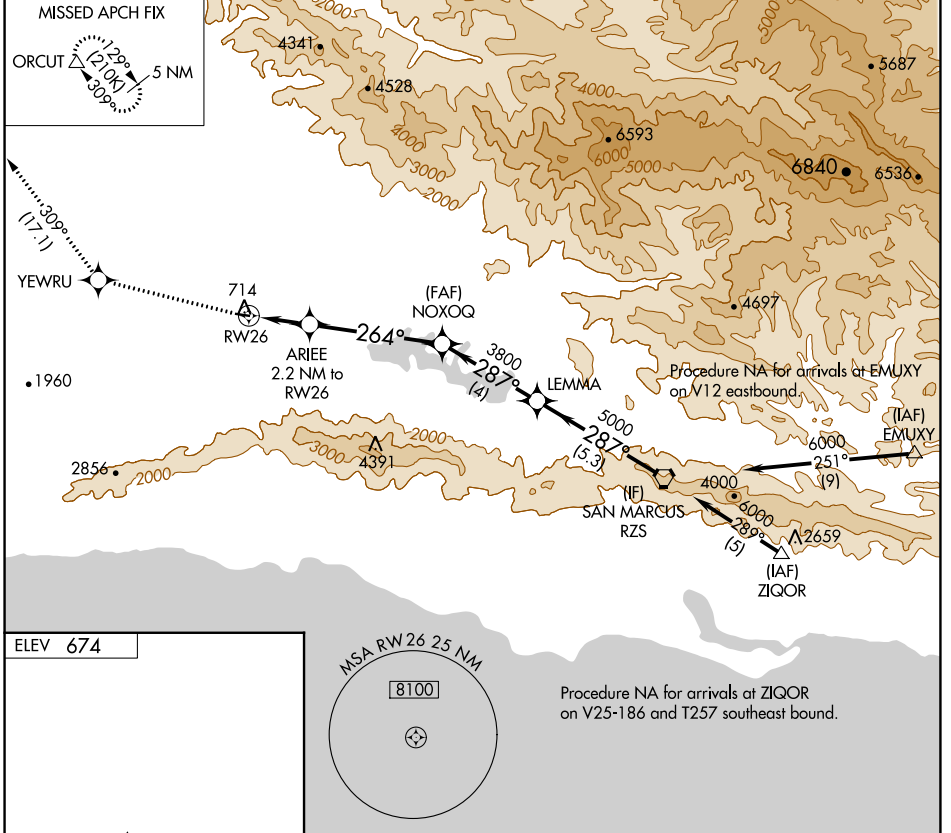

APP CRS 264°	Rwy Idg TDZE Apt Elev N/A N/A 674
------------------------	---

RNAV (GPS)-A

SANTA YNEZ/KUNKLE FLD (IZA)

RNP APCH-GPS.	MISSED APPROACH: Climb to 5000 direct YEWRU and track 309° to ORCUT and hold.
Circling Rwy 8 NA at night.	

AWOS-3PT 118.075	SANTA BARBARA APP CON* 124.15 327.8	UNICOM 122.8 (CTAF) 0
----------------------------	---	---------------------------------

ELEV 674

REIL Rws 8 and 26 0
MIRL Rwy 8-26 0

5000	YEWRU	tr 309°	ORCUT	RZS VORTAC
	ARIIE 2.2 NM to RW26	NOXQ	LEMMA	6000
	RW26	264°	3800	5000
		2140		
	2.2 NM	4.8 NM	4 NM	5.3 NM
CATEGORY	A	B	C	D
CIRCLING	1380-1	706 (800-1)		NA

SW-3, 11 JUL 2024 to 08 AUG 2024

SW-3, 11 JUL 2024 to 08 AUG 2024