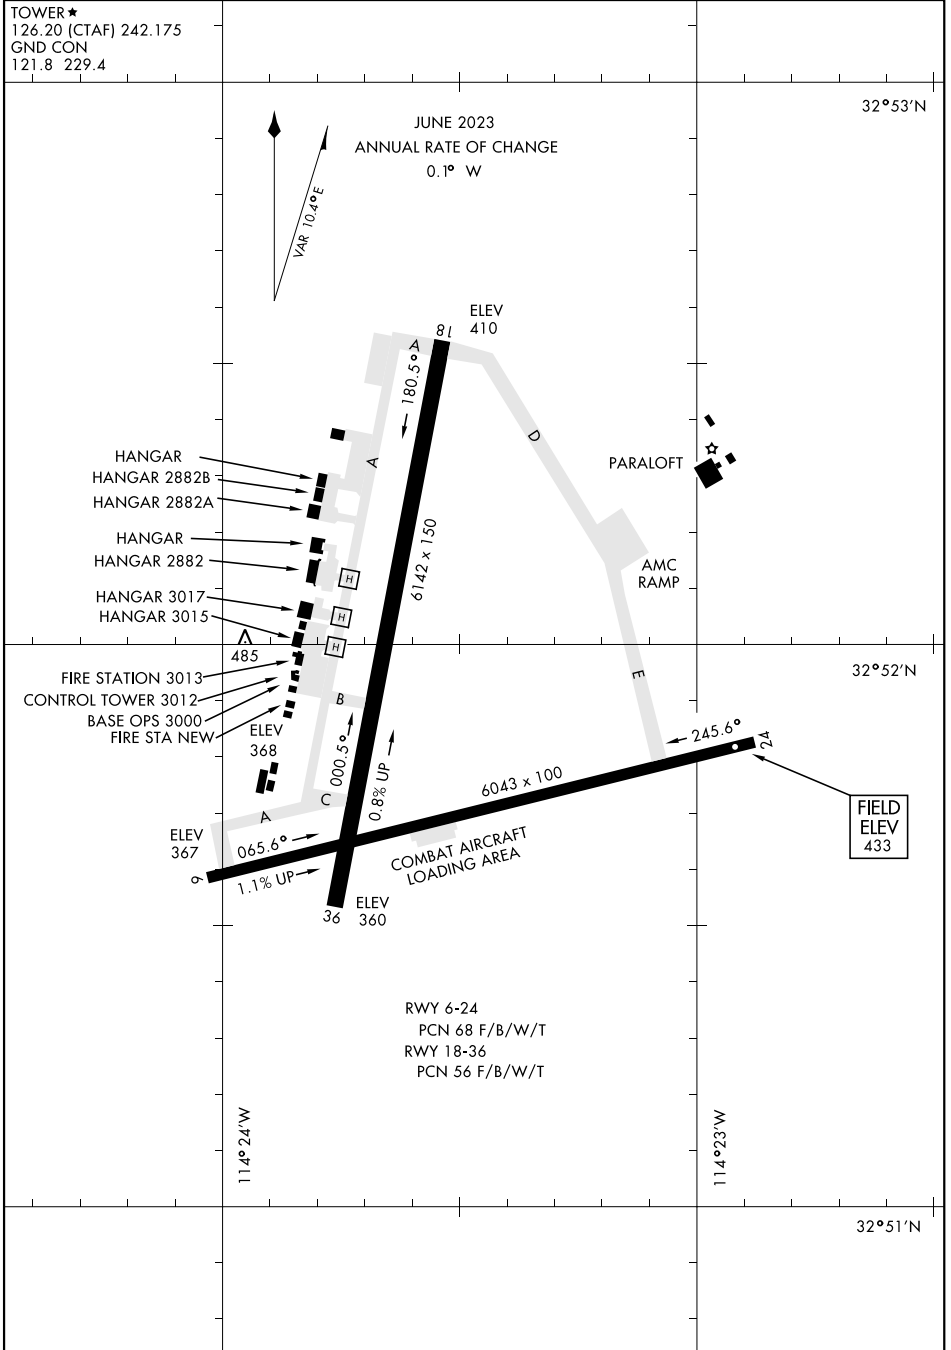

AIRPORT DIAGRAM

AL-6341 [USA]

LAGUNA AAF (KLGf)

YUMA PROVING GROUND, ARIZONA

SW-4, 11 JUL 2024 to 08 AUG 2024

SW-4, 11 JUL 2024 to 08 AUG 2024

AIRPORT DIAGRAM

YUMA PROVING GROUND, ARIZONA