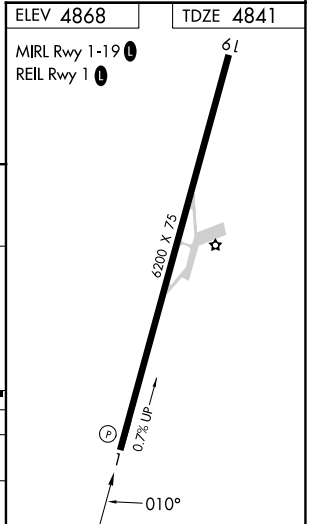

APP CRS	Rwy Idg	6200
010°	TDZE	4841
	Apt Elev	4868

RNAV (GPS) RWY 1

KANAB MUNI (KNB)

RNP APCH - GPS.	MISSED APPROACH: Climbing right turn to 8200 direct DEDKE and hold, continue climb-in-hold to 8200.
▼ Circling Rwy 19 NA at night. Circling NA for Cat C west of Rwy 1-19.	

AWOS-3 133.175	LOS ANGELES CENTER 124.2 343.6	UNICOM 122.8 (CTAF)

CATEGORY	A	B	C	D
RNAV MDA	5500-1	659 (700-1)	5800-3 959 (1000-3)	NA
CIRCLING	5500-1 632 (700-1)	6100-1½ 1232 (1300-1½)	6400-3 1532 (1600-3)	NA

SW-4, 11 JUL 2024 to 08 AUG 2024

SW-4, 11 JUL 2024 to 08 AUG 2024