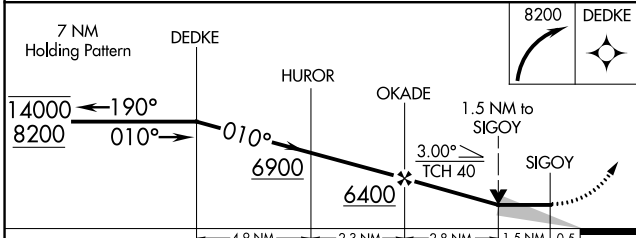

APP CRS	Rwy Idg	6200
010°	TDZE	4841
	Apt Elev	4868

RNAV (GPS) RWY 1

KANAB MUNI (KNB)

RNP APCH - GPS.	MISSED APPROACH: Climbing right turn to 8200 direct DEDKE and hold, continue climb-in-hold to 8200.
▼ Circling Rwy 19 NA at night. Circling NA for Cat C west of Rwy 1-19.	

AWOS-3 133.175	LOS ANGELES CENTER 124.2 343.6	UNICOM 122.8 (CTAF)

CATEGORY	A	B	C	D
RNAV MDA	5500-1	659 (700-1)	5800-3 959 (1000-3)	NA
CIRCLING	5500-1 632 (700-1)	6100-1½ 1232 (1300-1½)	6400-3 1532 (1600-3)	NA

SW-4, 11 JUL 2024 to 08 AUG 2024

SW-4, 11 JUL 2024 to 08 AUG 2024