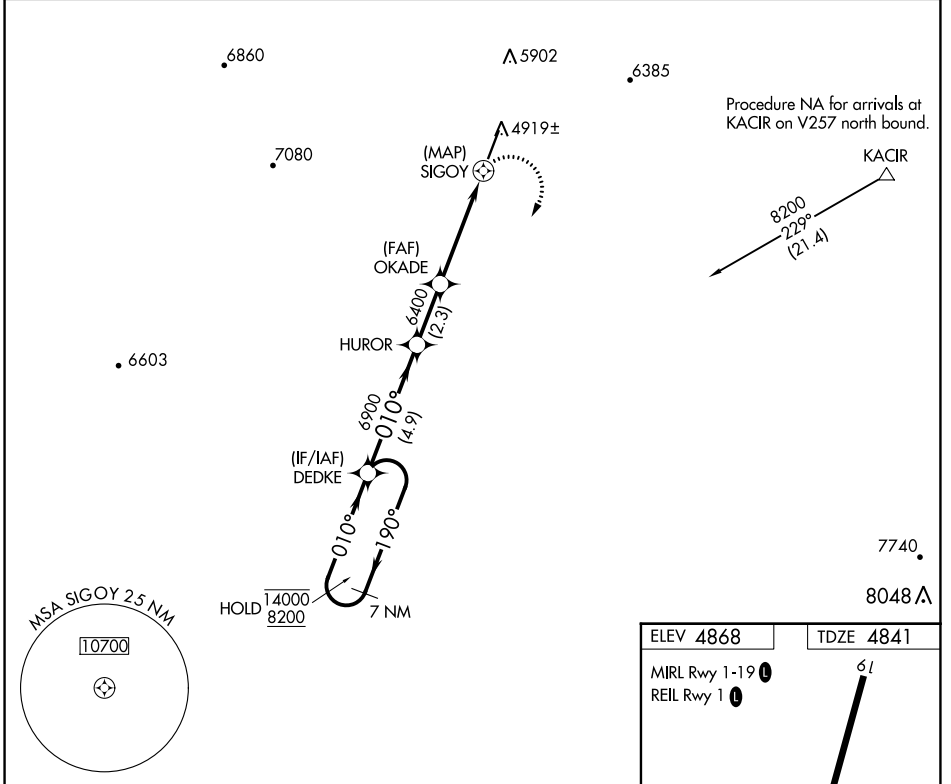

APP CRS	Rwy Idg	6200
010°	TDZE	4841
	Apt Elev	4868

RNAV (GPS) RWY 1

KANAB MUNI (KNB)

RNP APCH - GPS.	MISSED APPROACH: Climbing right turn to 8200 direct DEDKE and hold, continue climb-in-hold to 8200.
▼ Circling Rwy 19 NA at night. Circling NA for Cat C west of Rwy 1-19.	

AWOS-3 133.175	LOS ANGELES CENTER 124.2 343.6	UNICOM 122.8 (CTAF)

CATEGORY	A	B	C	D
RNAV MDA	5500-1	659 (700-1)	5800-3 959 (1000-3)	NA
CIRCLING	5500-1 632 (700-1)	6100-1½ 1232 (1300-1½)	6400-3 1532 (1600-3)	NA

SW-4, 11 JUL 2024 to 08 AUG 2024

SW-4, 11 JUL 2024 to 08 AUG 2024